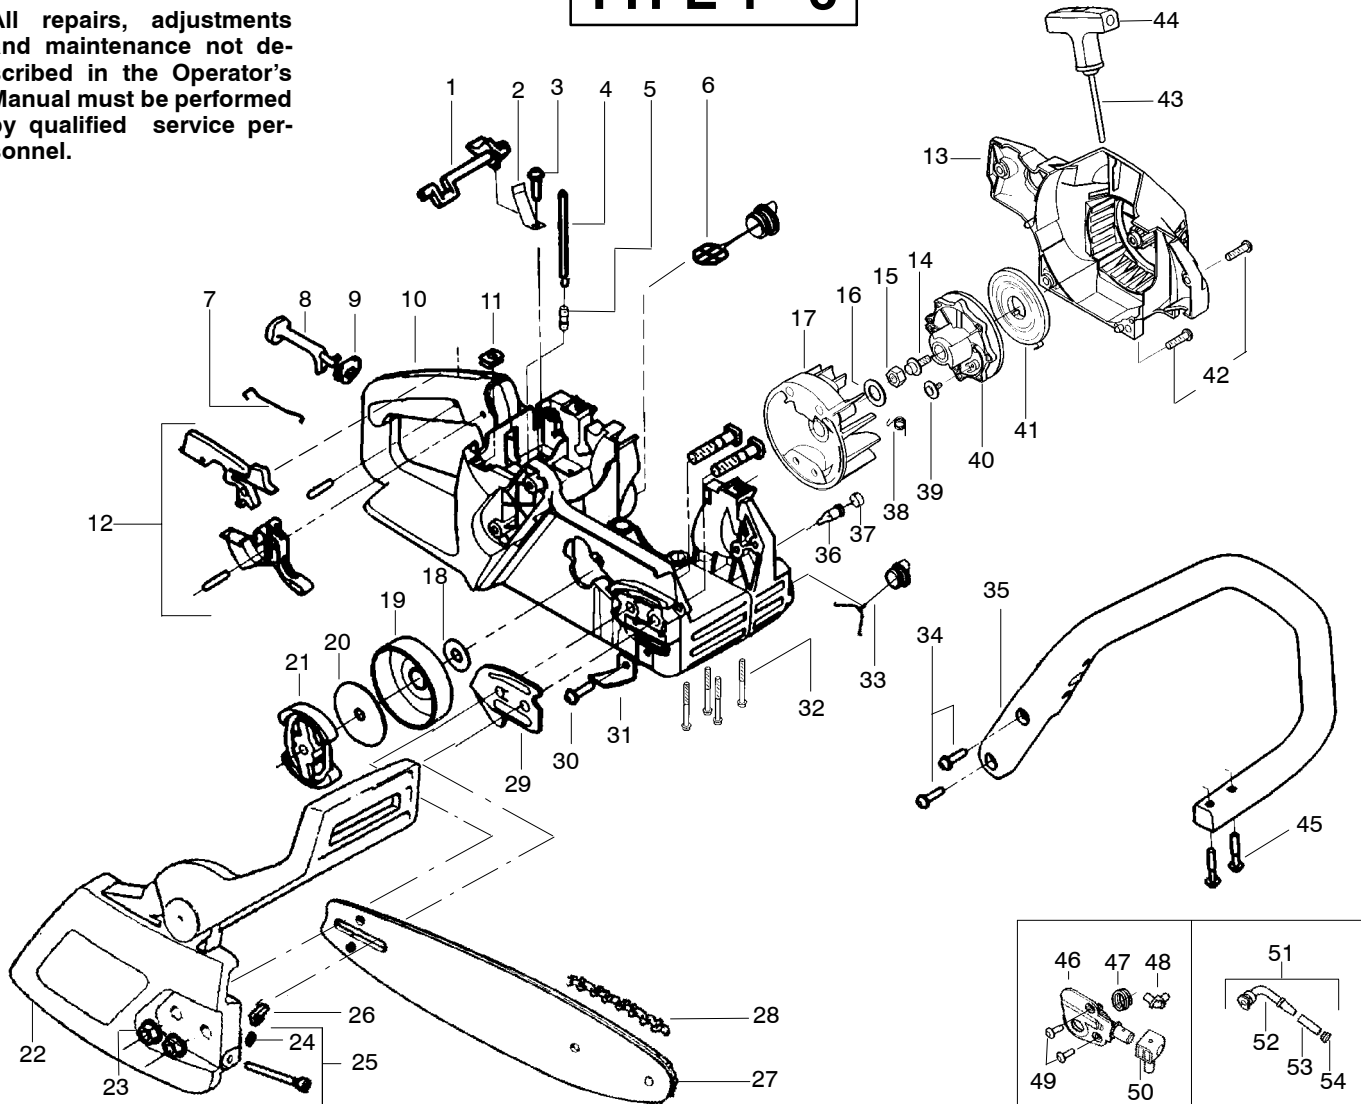

⚠ WARNING

All repairs, adjustments and maintenance not described in the Operator's Manual must be performed by qualified service personnel.

TYPE 1-6

Ref.	Part No.	Description	Ref.	Part No.	Description	Ref.	Part No.	Description
1.	530038227	Lever-Switch (Includes Pin)	21.	530014949	Assy. - Clutch	42.	530015892	Screw.
2.	530016149	Spring-Switch	22.	530054735	Assy-Chain Brake	43.	530069232	Kit-Rope
3.	530015775	Screw	23.	530015917	Nut-Bar Mounting	44.	530037485	Handle-Starter
4.	530069216	Kit-Fuel Line (Large)	24.	530038593	Retainer-Bar Adjust	45.	530015940	Screw
5.	530023877	Fitting	25.	530069611	Kit-Bar Adjust (incl.24,26)	46.	530071259	Kit-Oil Pump (incl 47,48,50)
6.	530047192	Assy-Fuel Cap	26.	530015826	Pin-Bar Adjust	47.	530037820	Gear-Worm Spring
7.	530037809	Wire-Throttle	27.	952044370	Bar - 16"	48.	530049477	Elbow-Oil Pickup
8.	530047989	Lever-Choke	28.	952051211	Chain - 16"	49.	530016064	Screw
9.	530038406	Grommet-Choke Knob	29.	530038238	Plate-Bar Mounting	50.	530019206	Seal Block
10.	530047832	Assy-Chassis	30.	530015814	Screw	51.	530047663	Assy-Oil-Pickup (Incl. 52, 53 & 54)
11.	530015922	Nut-Speed	31.	530029850	Chain Catcher	52.	530038373	Pickup-Oiler
12.	530071305	Kit-Trigger & Lockout	32.	530016132	Screw	53.	530037821	Filter-Oil
13.	530049334	Housing-Fan	33.	530010846	Assy-Oil Cap	54.	530030189	Plug-Oil Filter
14.	530015920	Screw	34.	530015814	Screw			
15.	530016134	Nut-Flywheel	35.	530056798	Handle-Front			
16.	530015127	Washer-Flywheel	36.	530026119	Valve-Check			
17.	530039209	Assy-Flywheel	37.	530038264	Plug - Bronze Vent			
18.	530015907	Washer - Thrust	38.	530023817	Spring - Starter Dog			
19.	530047061	Assy-Drum W/brg.	39.	530016080	Screw			
20.	530015611	Washer-Clutch	40.	530037817	Pulley-Starter			
			41.	530027531	Spring-Starter			

↗ = NEW PART NUMBER FOR THIS IPL

★ = REFER TO THE SERVICE REFERENCE INDICATED FOR MORE INFORMATION. (LOCATED AT END OF IPL)