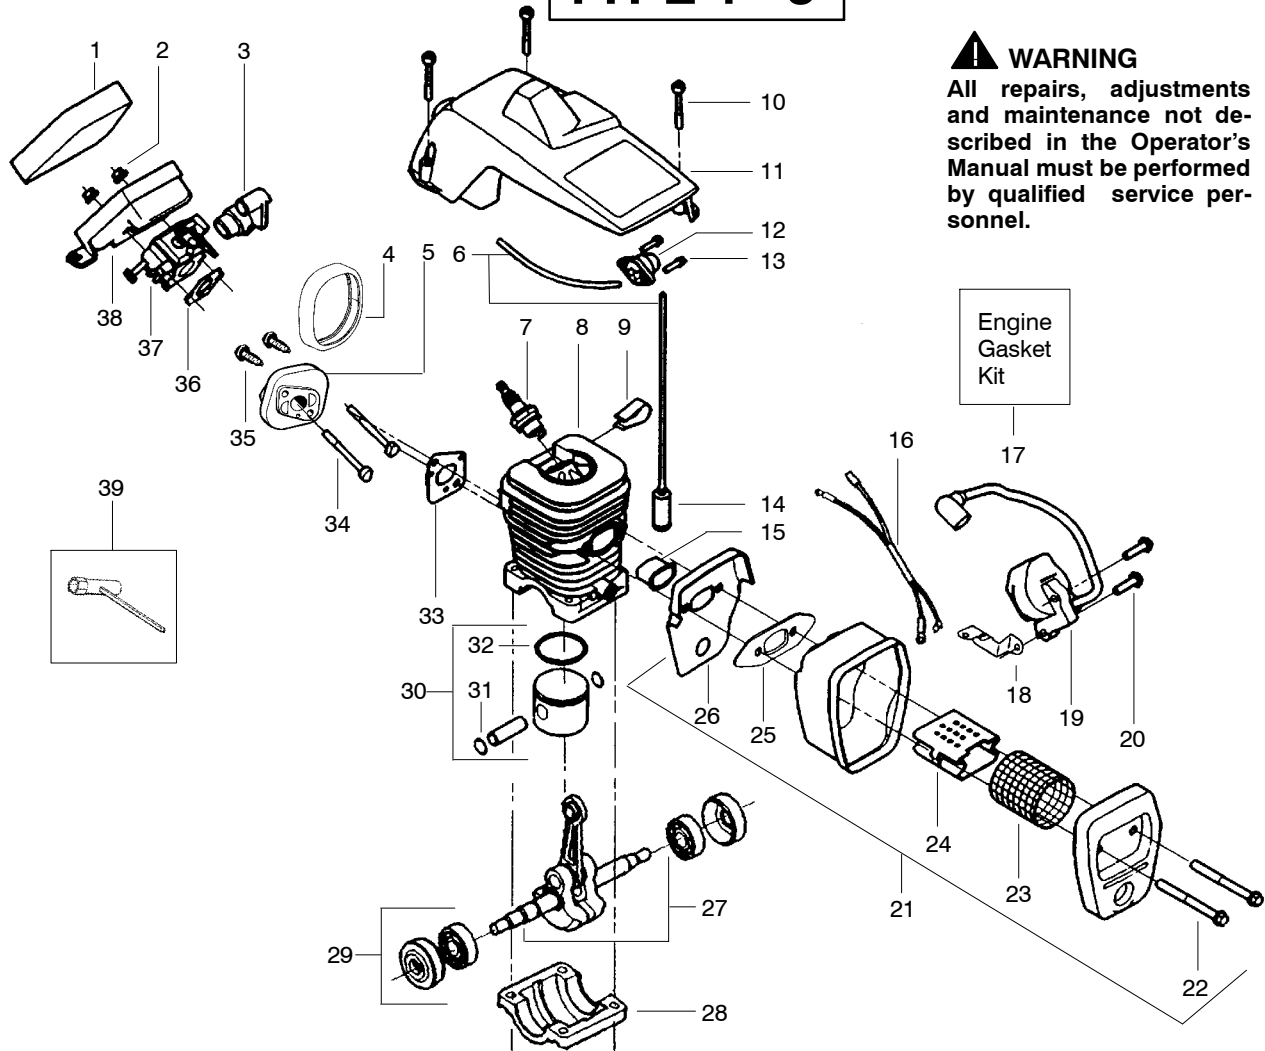

TYPE 1–5

⚠ WARNING
All repairs, adjustments and maintenance not described in the Operator's Manual must be performed by qualified service personnel.

Engine Gasket Kit

Ref.	Part No.	Description	Ref.	Part No.	Description	Ref.	Part No.	Description
1.	530037793	Foam–Air Filter	17.	530069608	Kit–Engine Gasket (Incl. 25, 33 & 36)	31.	530015697	Retainer–Piston Pin
2.	530016101	Nut	18.	530047442	Strap–Ground	32.	530029805	Ring – Piston
3.	530035526	Grommet–Carb Adjust	19.	530039198	Module–Ignition	33.	530069608	Gasket–Carb. Adap.(kit)
4.	530054144	Seal–Carb Adapter	20.	530015814	Screw	34.	530016187	Screw
5.	530049700	Carb. Adapter	21.	530047207	Assy–Muffler (Incl. 22–26)	35.	530016386	Screw
6.	530069247	Kit–Fuel Line (Small)	22.	530016132	Screw	36.	530069608	Gasket – Carburetor(kit)
7.	Champion	Spark Plug (RCJ–7Y)	23.	530036103	Screen–Spark	37.	---	Kit–Carburetor (WT–324)
8.	530069606	Kit–Cylinder	24.	530037813	Diffuser–Muffler	38.	530071620	(WT–624)
9.	530016136	Clip–High Tension Lead	25.	530069608	Gasket–Muffler (kit)	39.	530037804	Housing–Air Filter
10.	530016153	Screw	26.	530049870	Backplate–Muffler		530031163	Wrench – Bar
11.	530071310	Shield–Cylinder	27.	530047062	Assy. – Crankshaft	Not Shown 530163649 Operator Manual 530038257 Decal Warning 530038486 Decal Stop		
12.	530047213	Assy–Air Purge	28.	530037935	Cap–Crankcase			
13.	530015780	Screw	29.	530056363	Assy.–Seal & Bearing			
14.	530095646	Assy–Fuel Pick–up	30.	530069604	Kit–Piston(Incl. 31 & 32)			
15.	530037652	Insulator–Heat						
16.	530052296	Assy. – Wire Harness						

✓ = NEW PART NUMBER FOR THIS IPL   * = REFER TO THE SERVICE REFERENCE INDICATED FOR MORE INFORMATION. (LOCATED AT END OF IPL)
● = THESE PARTS ARE ILLUSTRATED FOR CLARITY. ORDER COMPLETE ASSEMBLY.