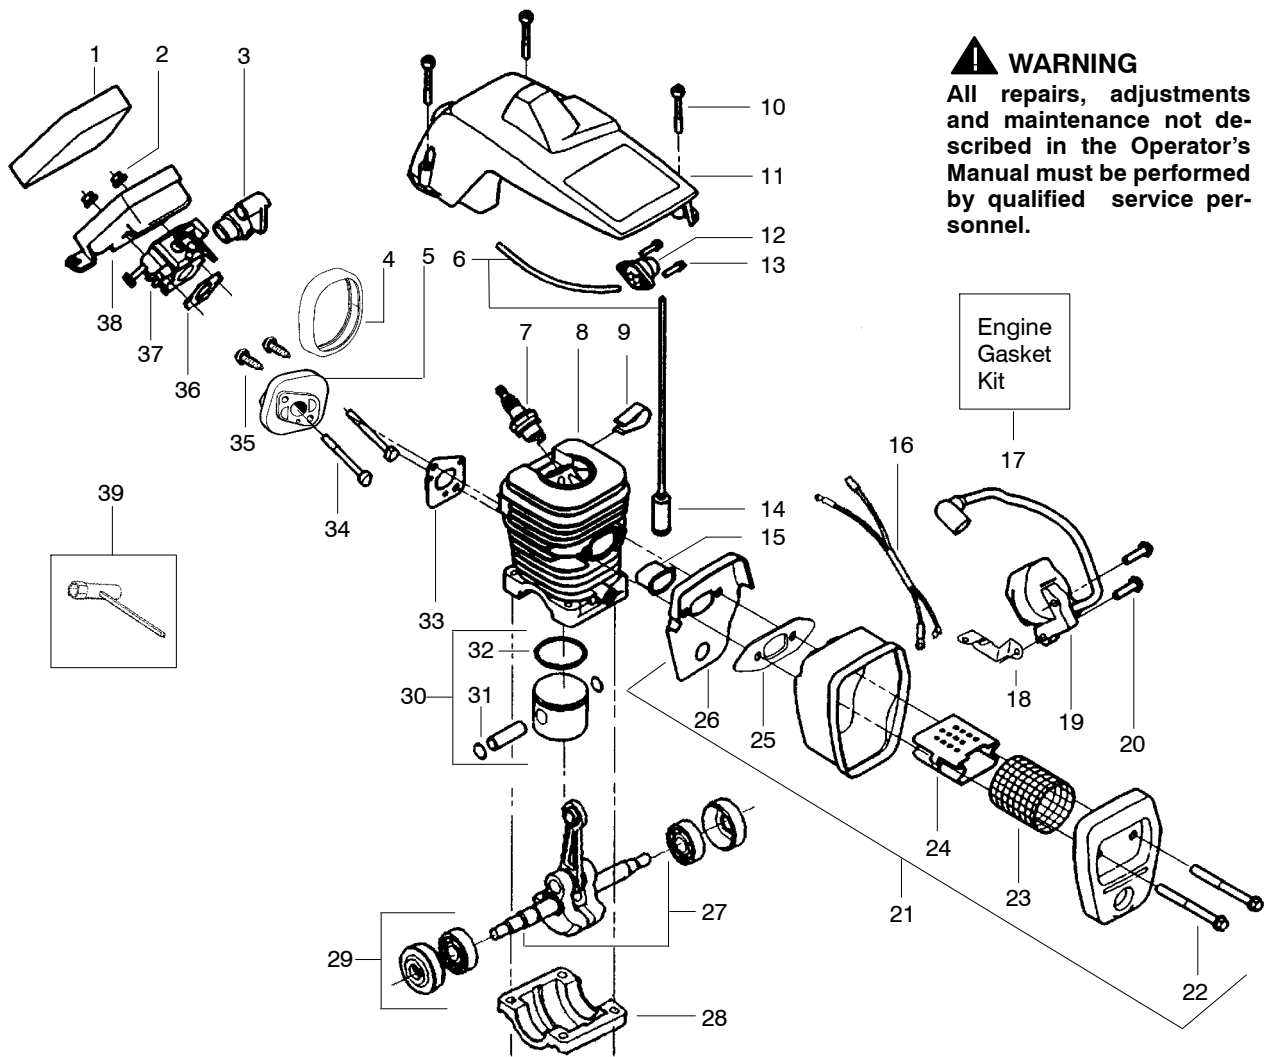

PARTS LIST NO. 530086987		Poulan® PARTS LIST	CHAIN SAW MODEL(S) 2150-Russia	
DATE 3/29/05	Replaces 86987 - 3/08/05		Note: Illustration may differ from actual model due to design changes	PAGE NO. 4

TYPE 6

⚠ WARNING
All repairs, adjustments and maintenance not described in the Operator's Manual must be performed by qualified service personnel.

Engine Gasket Kit

Ref.	Part No.	Description	Ref.	Part No.	Description	Ref.	Part No.	Description
1.	530037793	Foam - Air Filter	17.	530069608	Kit - Engine Gasket (Incl. 25, 33 & 36)	31.	530015697	Retainer - Piston Pin
2.	530016101	Nut	18.	530047442	Strap - Ground	32.	530038729	Ring - Piston
3.	530035526	Grommet - Carb Adjust	19.	530039198	Module - Ignition	33.	530069608	Gasket - Carb. Adap.(kit)
4.	530054144	Seal - Carb Adapter	20.	530015814	Screw	34.	530016187	Screw
5.	530049700	Carb. Adapter	21.	530047207	Assy - Muffler (Incl. 22 - 26)	35.	530016386	Screw
6.	530069247	Kit - Fuel Line (Small)	22.	530016132	Screw	36.	530069608	Gasket - Carburetor(kit)
7.	Champion	Spark Plug (RCJ-7Y)	23.	530036103	Screen - Spark	37.	---	Kit - Carburetor
8.	530071412	Kit - Cylinder	24.	530037813	Diffuser - Muffler		530069703	(WT - 324)
9.	530016136	Clip - High Tension Lead	25.	530069608	Gasket - Muffler (kit)		530071620	(WT - 624)
10.	530016153	Screw	26.	530049870	Backplate - Muffler	38.	530037804	Housing - Air Filter
11.	530071310	Shield - Cylinder	27.	530047062	Assy. - Crankshaft	39.	530031163	Wrench - Bar
12.	530047213	Assy - Air Purge	28.	530037935	Cap - Crankcase	Not Shown		
13.	530015780	Screw	29.	530056363	Assy. - Seal & Bearing		530163675	Operator Manual
14.	530095646	Assy - Fuel Pick-up	30.	530071408	Kit - Piston (Incl. 31 & 32)		530038257	Decal Warning
15.	530037652	Insulator - Heat					530038486	Decal Stop
16.	530052296	Assy. - Wire Harness						

✓ = NEW PART NUMBER FOR THIS IPL   * = REFER TO THE SERVICE REFERENCE INDICATED FOR MORE INFORMATION. (LOCATED AT END OF IPL)
● = THESE PARTS ARE ILLUSTRATED FOR CLARITY. ORDER COMPLETE ASSEMBLY.