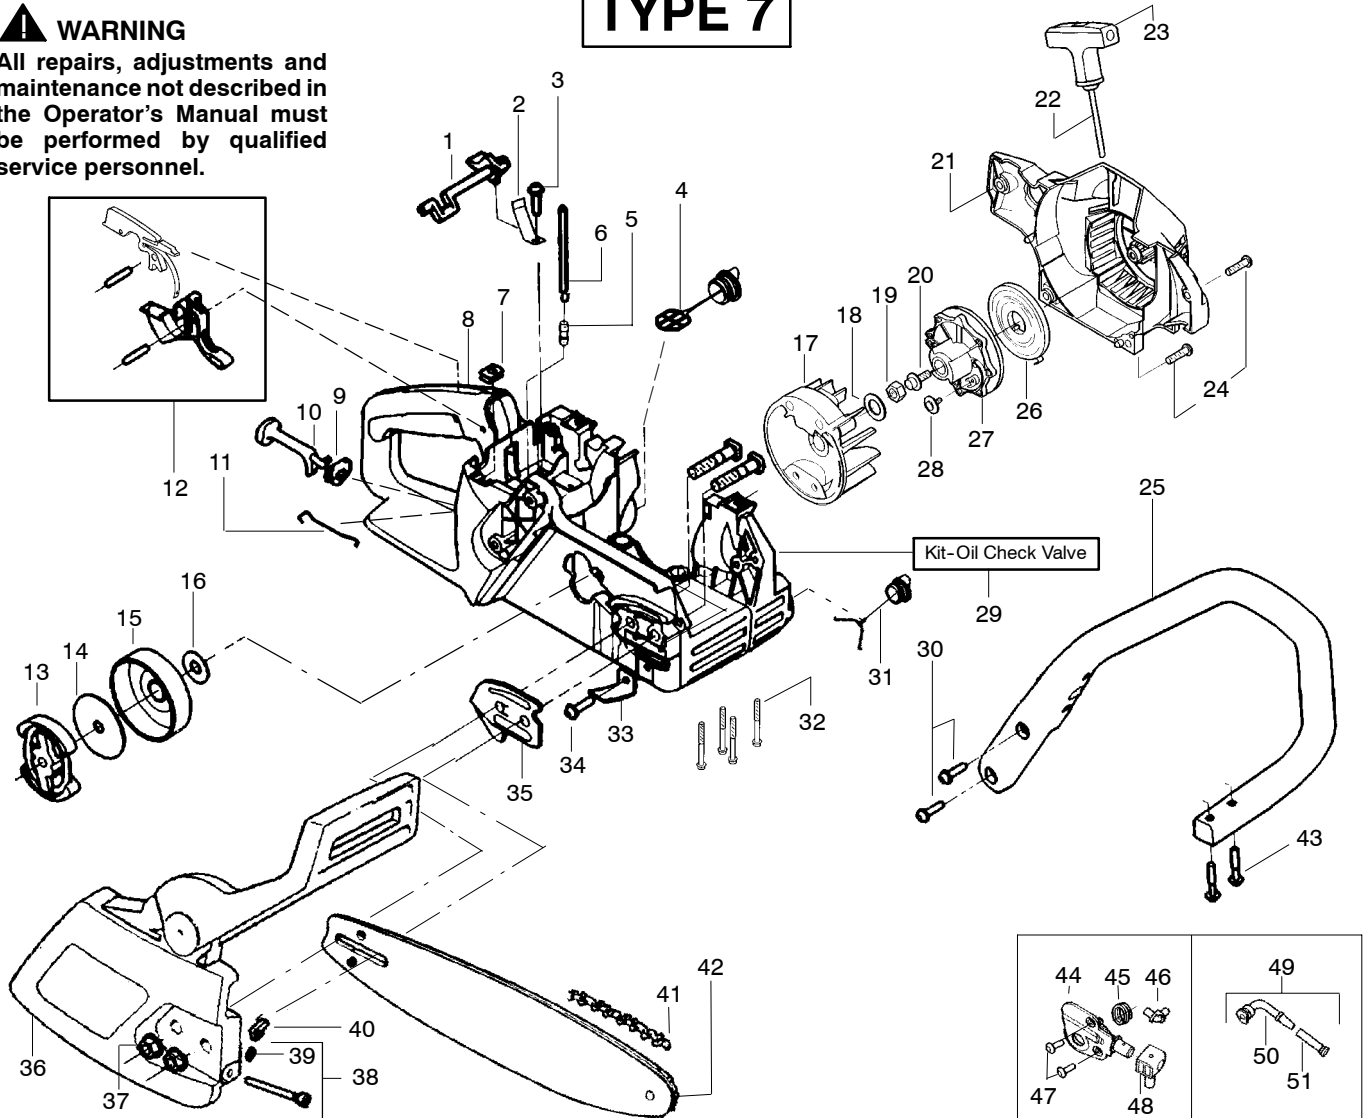

Ref.	Part No.	Description	Ref.	Part No.	Description	Ref.	Part No.	Description
1.	530038227	Lever-Switch (Includes Pin)	21.	530049334	Housing-Fan	40.	530015826	Pin-Bar Adjust
2.	530016149	Spring-Switch	22.	530069232	Kit-Rope	41.	952051211	Chain - 16"
3.	530015775	Screw	23.	530056402	Handle-Starter	42.	530044692	Bar - 16"
4.	530047192	Assy-Fuel Cap	24.	530015892	Screw	43.	530015940	Screw
5.	530023877	Fitting	25.	530056798	Handle-Front	44.	530071259	Kit-Oil Pump (incl 45,46,48)
6.	530069216	Kit-Fuel Line (Large)	26.	530027531	Spring-Starter	45.	530037820	Gear-Worm Spring
7.	530015922	Nut-Speed	27.	530037817	Pulley-Starter	46.	530049477	Elbow-Oil Pickup
8.	530058909	Assy-Chassis	28.	530016080	Screw	47.	530016064	Screw
9.	530049005	Grommet-Choke Knob	29.	530071666	Kit-Oil Check Valve	48.	530019206	Seal Block
10.	530047989	Lever-Choke	30.	530015814	Screw	49.	530047663	Assy-Oil-Pickup (Incl. 50-51)
11.	530037809	Wire-Throttle	31.	530010846	Assy-Oil Cap	50.	530038373	Pickup-Oiler
12.	530071832	Kit-Trigger & Lockout	32.	530016132	Screw	51.	530056533	Filter-Oil
13.	530014949	Assy. - Clutch	33.	530029850	Chain Catcher			
14.	530015611	Washer-Clutch	34.	530015814	Screw			
15.	530047061	Assy-Drum W/brg.	35.	530038238	Plate-Bar Mounting			
16.	530015907	Washer - Thrust	36.	530054735	Assy-Chain Brake			
17.	530047534	Assy-Flywheel	37.	530015917	Nut-Bar Mounting			
18.	530015127	Washer-Flywheel	38.	530069611	Kit-Bar Adjust (incl. 39,40)			
19.	530016134	Nut-Flywheel	39.	530038593	Retainer-Bar Adjust			
20.	530015920	Screw						

✓ = NEW PART NUMBER FOR THIS IPL * = REFER TO THE SERVICE REFERENCE INDICATED FOR MORE INFORMATION. (LOCATED AT END OF IPL)
● = THESE PARTS ARE ILLUSTRATED FOR CLARITY. ORDER COMPLETE ASSEMBLY.

PARTS LIST NO. 530086987		<h1>Poulan® PARTS LIST</h1>	CHAIN SAW MODEL(S) 2150-Russia
DATE 3/29/05	Replaces 86987 - 3/08/05		Note: Illustration may differ from actual model due to design changes