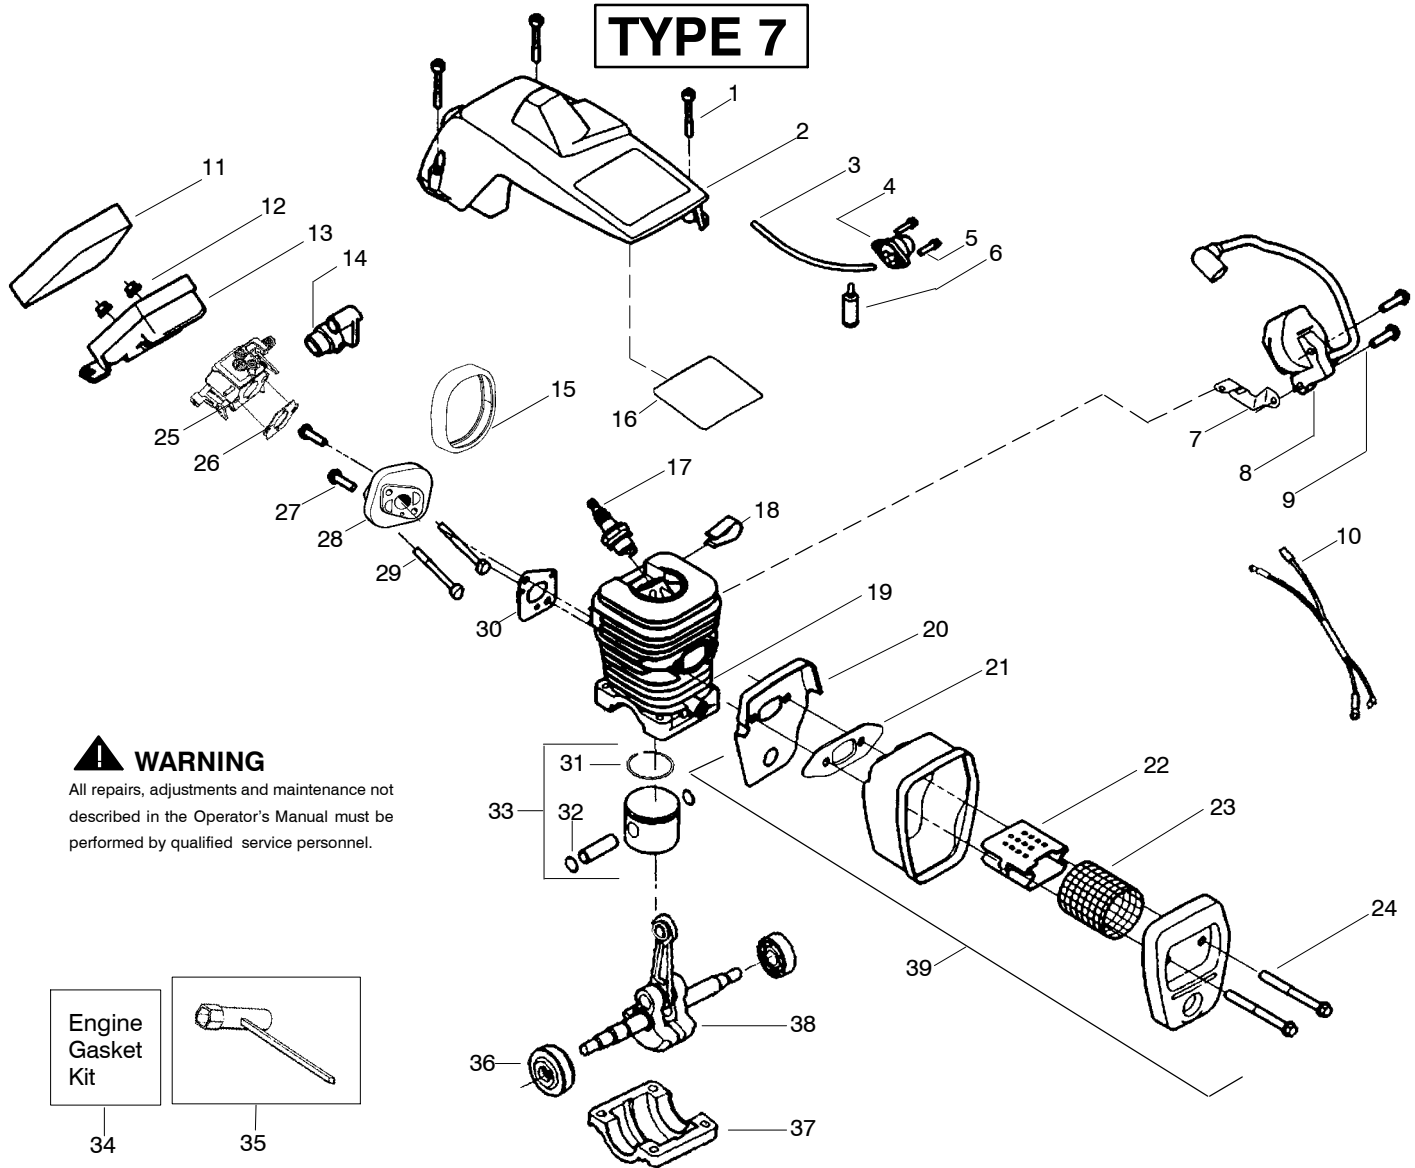

✓ = NEW PART NUMBER FOR THIS IPL * = REFER TO THE SERVICE REFERENCE INDICATED FOR MORE INFORMATION. (LOCATED AT END OF IPL)
● = THESE PARTS ARE ILLUSTRATED FOR CLARITY. ORDER COMPLETE ASSEMBLY.

PARTS LIST NO. 530086987		<h1>Poulan® PARTS LIST</h1>	CHAIN SAW MODEL(S) 2150-Russia
DATE 3/29/05	Replaces 86987 - 3/08/05		Note: Illustration may differ from actual model due to design changes

✓ = NEW PART NUMBER FOR THIS IPL * = REFER TO THE SERVICE REFERENCE INDICATED FOR MORE INFORMATION. (LOCATED AT END OF IPL)
● = THESE PARTS ARE ILLUSTRATED FOR CLARITY. ORDER COMPLETE ASSEMBLY.

WARNING