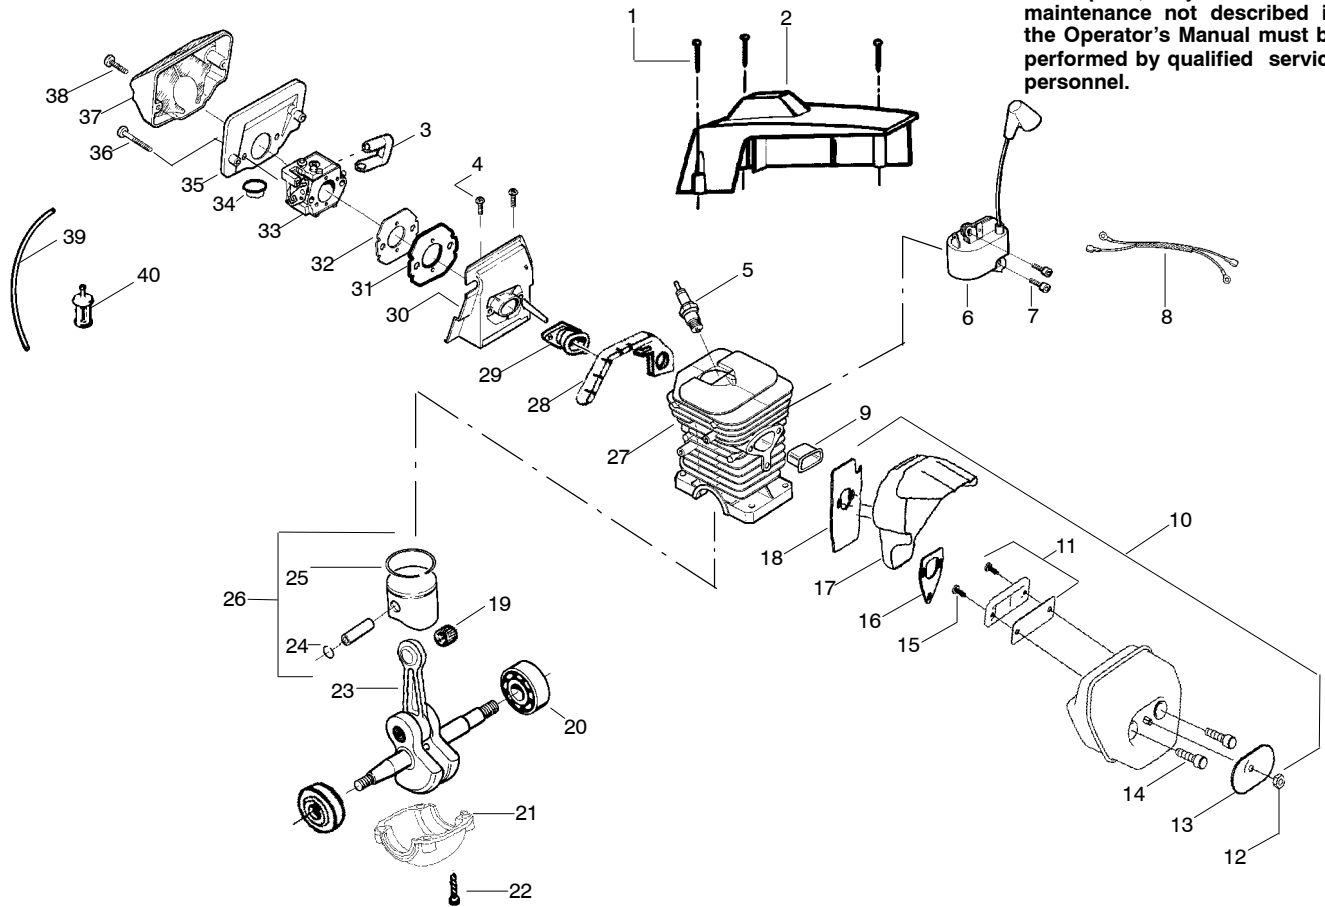

WARNING

All repairs, adjustments and maintenance not described in the Operator's Manual must be performed by qualified service personnel.

Ref.	Part No.	Description	Ref.	Part No.	Description
1.	530016154	Screw	25.	530037380	Ring-Piston
2.	545040502	Shield-Cylinder	26.	530071496	Kit-Piston (Incl. 19,24,25)
3.	530035583	Grommet -Carb.	27.	530071491	Assy-Cyl/Crankcase (Incl.#21)
4.	530015814	Screw	28.	530019251	Seal-Super Clean
5.	952030150	Spark Plug (RCJ-7Y)	29.	530035581	Intake Boot
6.	545063901	Module-Ignition	30.	530053396	Adapter-Carb.
7.	545121901	Screw	31.	530037872	Intake Plate-Carb
8.	530037467	Assy-Switch Wire	32.	530019172	Gasket-Carb.
9.	530037652	Insulator-Heat	33.	530071987	Kit-Carburetor (W-29)
10.	530071495	Kit-Muffler (Incl.11,13,14,15,16,17,18)	34.	530036792	Isolator
11.	530071497	Kit-Spark Arrestor (Incl.# 15)	35.	530059738	Filter-Air (Bottom)
12.	530016359	Nut-Brass	36.	530015970	Screw
13.	530056061	Cover-Bolt	37.	545057701	Filter-Air (Top)
14.	530016338	Bolt-Muffler	38.	530015899	Screw
15.	530016351	Screw-Spark Screen	39.	530069247	Kit-Fuel Line (Small)
16.	530055128	Gasket-Muffler	40.	545038502	Assy-Fuel Pick-up
17.	530055765	Assy-Muffler Backplate			
18.	530055402	Backplate - Alum.			
19.	503414101	Bearing-Piston Pin			
20.	530056363	Assy-Bearing & Seal			
21.	530049794	Cap-Crankcase			
22.	530015897	Screw			
23.	545017101	Assy-C'shaft & Rod			
24.	530015697	Retainer-Piston Pin			
				Not Shown	
			✓	115161726	Manual
				530031135	Scrench
				545003031	Decal - Warning

✓ = NEW PART NUMBER FOR THIS IPL   ★ = REFER TO THE SERVICE REFERENCE INDICATED FOR MORE INFORMATION. (LOCATED AT END OF IPL)
● = THESE PARTS ARE ILLUSTRATED FOR CLARITY. ORDER COMPLETE ASSEMBLY.