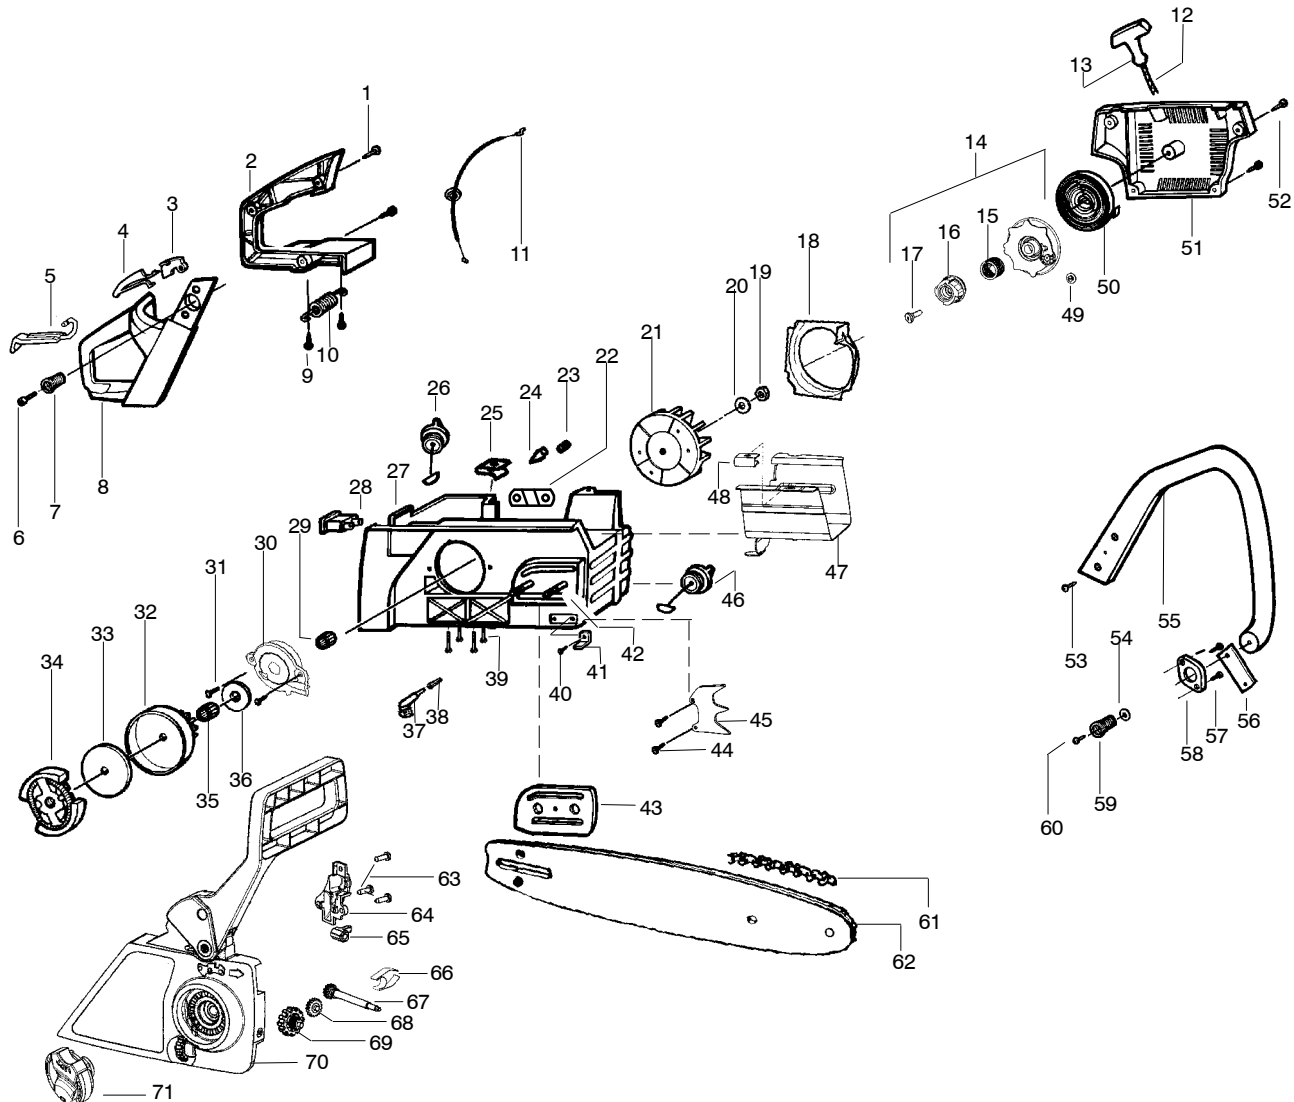

✓ = NEW PART NUMBER FOR THIS IPL    ★ = REFER TO THE SERVICE REFERENCE INDICATED FOR MORE INFORMATION. (LOCATED AT END OF IPL)  
 ● = THESE PARTS ARE ILLUSTRATED FOR CLARITY. ORDER COMPLETE ASSEMBLY.

Ref.	Part No.	Description	Ref.	Part No.	Description	Ref.	Part No.	Description
1.	530015957	Screw	26.	530010845	Assy-Fuel Cap	49.	530016080	Screw
2.	530071272	Cover-Handle (kit)	27.	530037514	Assy-Chassis (Incl. 22,23,24,26,42,46)	50.	530042095	Spring-Recoil
3.	530036097	Trigger-Throttle				51.	545008802	Housing-Fan
4.	530036098	Lockout-Throttle				52.	530015892	Screw
5.	530053443	Lever-Choke	28.	530069572	Kit-Switch	53.	530015814	Screw
6.	530015937	Screw	29.	530029833	Worm-Oil Pump	54.	530015158	Washer
7.	530038985	Spring-Isolator	30.	530014410	Assy.-Oil Pump	55.	530038327	Handle-Front
8.	530071272	Handle-Rear (kit)	31.	530015896	Screw	56.	530036113	Front Strap-AV
9.	530015906	Screw	32.	530069342	Kit-Clutch Drum (Incl. #35)	57.	530015775	Screw-Plate
10.	530038986	Spring-Isolator	33.	530015611	Washer-Clutch	58.	530036101	Plate-Isolator
11.	530038471	Assy-Throttle Cable (Incl. Grommet)	34.	530014949	Assy-Clutch	59.	530038985	Spring-Isolator
12.	530069232	Kit-Rope	35.	530032119	Bearing-Clutch	60.	530015984	Screw
13.	530056422	Handle-Starter	36.	530015907	Washer-Thrust	61.	530051317	Chain"- 20"
14.	530071966	Kit-Starter EPS (Incl. 15,16,17,49)	37.	545047801	Pickup-Oil	62.	530044695	Bar -20"
15.	530021180	Spring EPS	38.	530056533	Filter-Oil	63.	530016064	Screw
16.	530059677	Hub-Starter EPS	39.	530016037	Screw	64.	545051201	Cover-Gear
17.	530021179	Screw-Shoulder	40.	530015814	Screw	65.	545060501	Pin-Bar Adjust
18.	530047667	Plate-Baffle Fan	41.	530029850	Chain Catcher	66.	545149301	Clip-Spring
19.	530016134	Nut-Flywheel	42.	530015877	Bar Bolt	67.	545060401	Screw-Adjuster
20.	530015127	Washer-Flywheel	43.	530047855	Bar Plate	68.	545060201	Gear-Idler
21.	530059637	Assy-Flywheel	44.	530016439	Screw	69.	545090501	Wheel-Gear Adjust
22.	530036043	Plate-Support (Bar Stud)	45.	530014381	Kit-Spike Assy(incl#44)	70.	545097302	Assy-ChainBrake
23.	530029868	Plug-Vent	46.	530057236	Assy-Oil Cap	71.	545146402	Assy-EZT Knob
24.	530026119	Valve-Check	47.	530055406	Shield-Heat			
25.	530015922	Nut-Speed	48.	530055322	Clip-"U"			