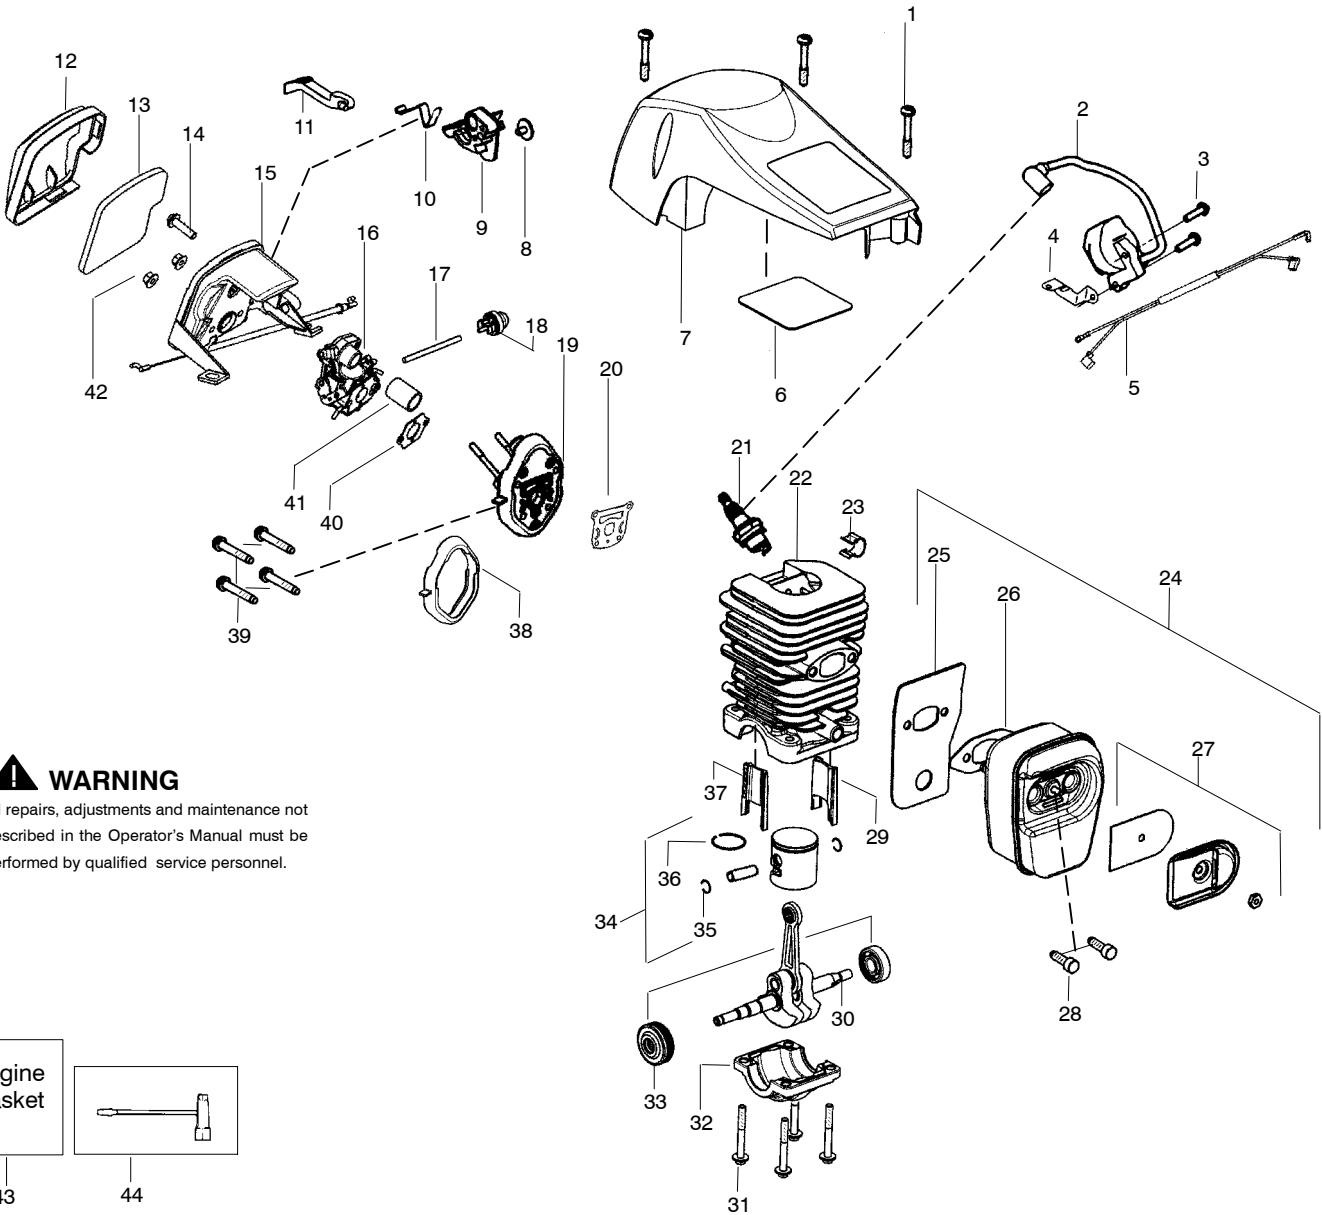

⚠ WARNING
All repairs, adjustments and maintenance not described in the Operator's Manual must be performed by qualified service personnel.