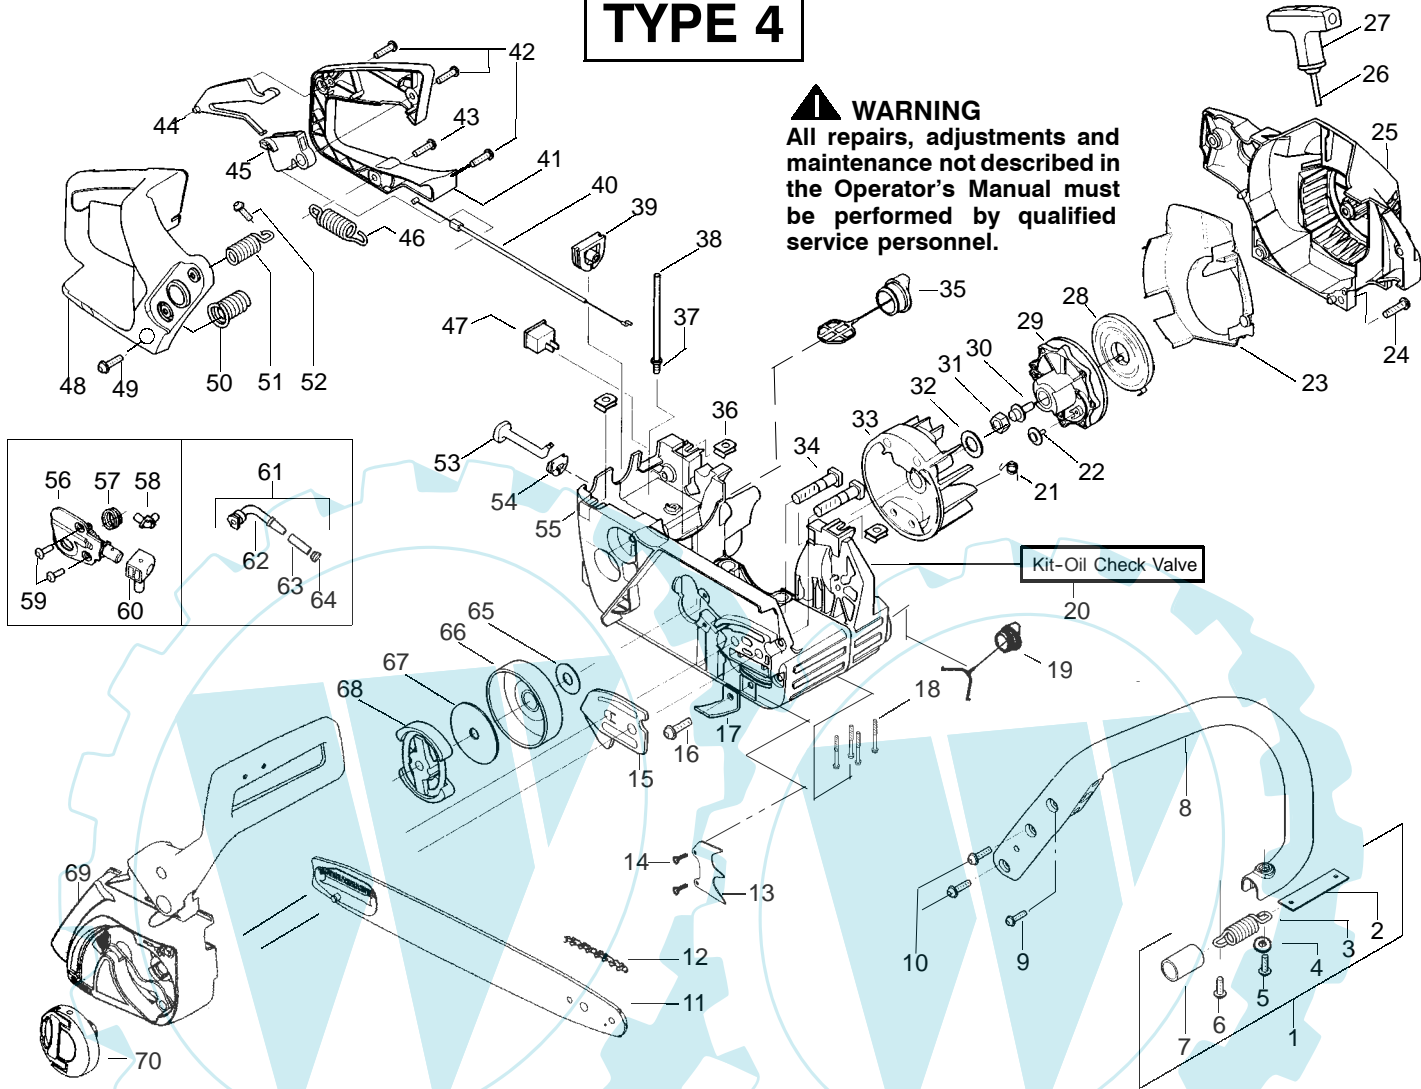

PARTS LIST NO. 530163180		McCULLOCH® PARTS LIST	CHAIN SAW MODEL(s) MAC CAT 441	
DATE 5/09/03	Replaces 163180 - 11/26/02		Note: Illustration may differ from actual model due to design changes	PAGE NO. 3

TYPE 4

WARNING
All repairs, adjustments and maintenance not described in the Operator's Manual must be performed by qualified service personnel.

Ref.	Part No.	Description	Ref.	Part No.	Description	Ref.	Part No.	Description
1.	530047963	Assy.-Isolator	27.	530056402	Handle- Starter	53.	530047605	Knob- Choke
2.	530047608	Strap- Limiter	28.	530027531	Spring- Recoil	54.	530049005	Grommet- Knob
3.	530042082	Spring- Isolator	29.	530037817	Pulley- Starter	55.	530056596	Assy- Chassis
4.	530015123	Washer	30.	530015920	Screw	56.	530071259	Kit- Oil Pump (Incls. 57,58,60)
5.	530016018	Screw	31.	530016134	Nut- Flywheel	57.	530037820	Gear- Worm Spring
6.	530015843	Screw	32.	530015127	Washer- Flywheel	58.	530049477	Elbow- Oil Pickup
7.	530036142	Sleeve- AV Spring	33.	530039209	Assy- Flywheel	59.	530016064	Screw
8.	530047583	Handle- Front	34.	530016133	Bolt- Bar	60.	530019206	Seal Block
9.	530015940	Screw	35.	530047192	Assy- Fuel Cap	61.	530047663	Assy- Oil Pickup (Incl. 62-64)
10.	530015814	Screw	36.	530015922	Nut- "U"- Type	62.	530038373	Pick-up Oiler
11.	530044897	Bar - 16"	37.	530023877	Fitting- fuel line	63.	530037821	Filter- Oil
12.	538248288	Chain - 16"	38.	530069216	Kit- Fuel line (large)	64.	530030189	Plug- Oil Filter
13.	530014381	Kit- Assy Spike (incl.14)	39.	530047631	Grommet- Cable	65.	530015907	Washer- Thrust
14.	530015805	Screw	40.	530047602	Cable- Throttle	66.	530047061	Assy.- Clutch Drum w/bearing
15.	530038238	Plate- Bar Mounting	41.	530047581	Cover- Rear Handle	67.	530015611	Washer- Clutch
16.	530015814	Screw	42.	530015906	Screw	68.	530014949	Assy. Clutch
17.	530029850	Chain Catcher	43.	530015886	Screw	69.	530056923	Assy- Chain Brake
18.	530016132	Screw	44.	530036098	Lockout- Throttle	70.	530056935	Assy- Knob
19.	530010846	Assy- Oil Cap	45.	530036097	Trigger- Throttle			
20.	530071666	Kit- Oil Check Valve	46.	530042082	Spring			
21.	530023817	Spring- Starter Dog	47.	530069572	Kit- Switch			
22.	530016080	Screw	48.	530047582	Handle - Rear			
23.	530055723	Baffle- Air	49.	530015814	Screw			
24.	530015892	Screw	50.	530053274	Assy. Isolator - lower			
25.	530056333	Housing- Fan	51.	530071385	Kit- Isolator (Upper)			
26.	530069232	Kit- Rope	52.	530015875	Screw			

✓ = NEW PART NUMBER FOR THIS IPL   * = REFER TO THE SERVICE REFERENCE INDICATED FOR MORE INFORMATION. (LOCATED AT END OF IPL)