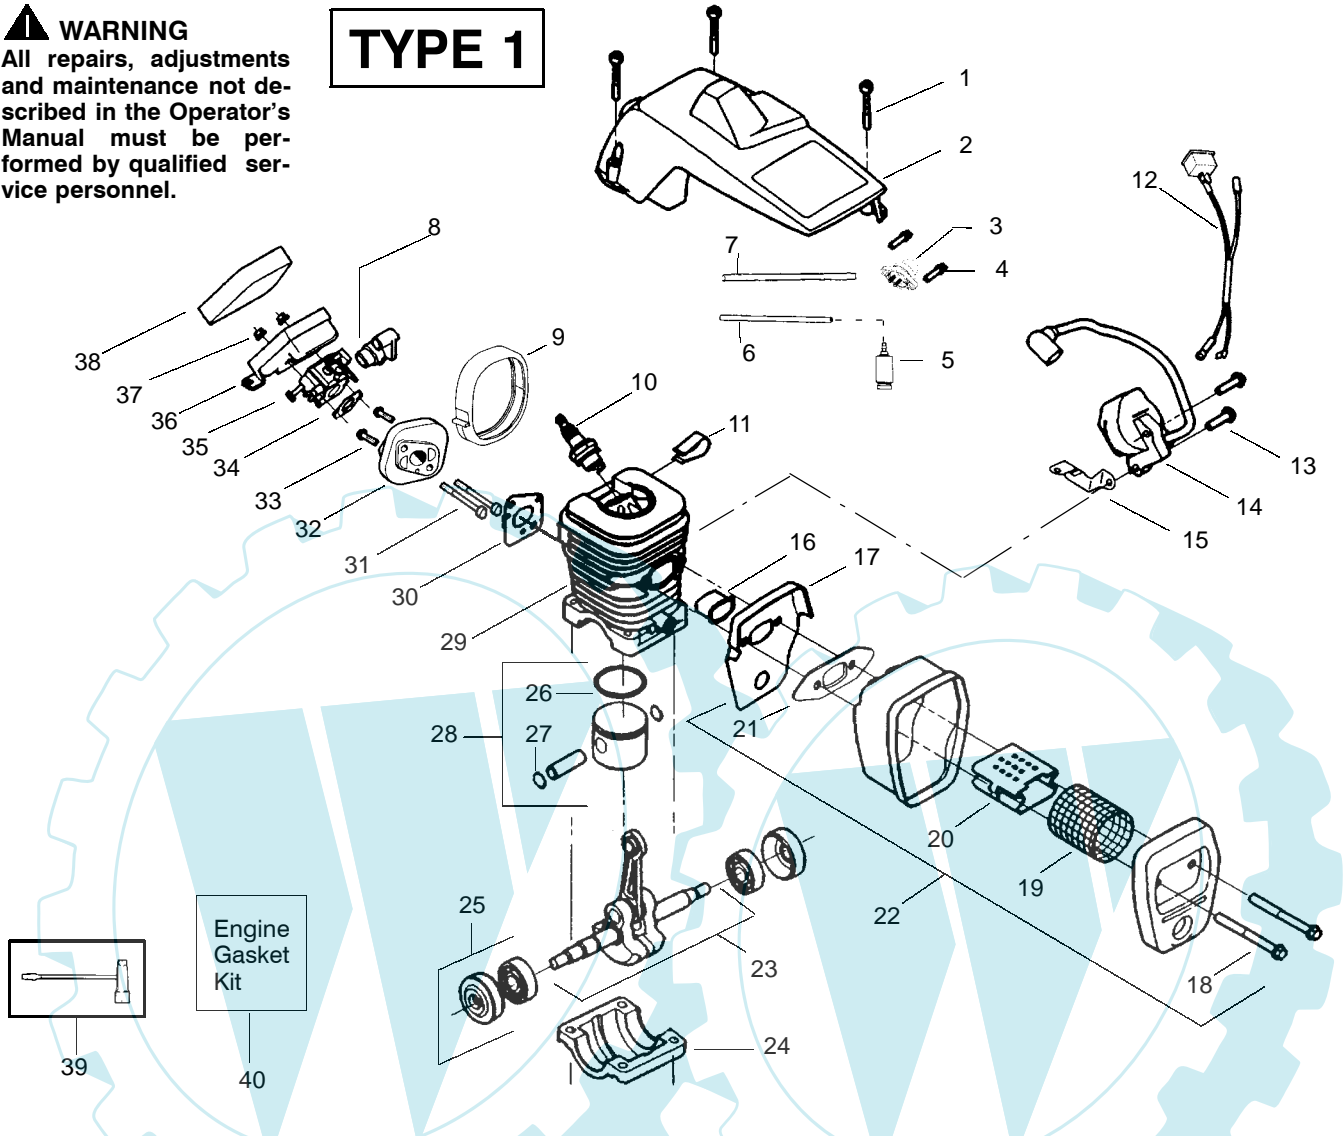

PARTS LIST NO. 530163180		McCULLOCH.® PARTS LIST	CHAIN SAW MODEL(S) MAC CAT 441	
DATE 5/09/03	Replaces 163180 - 11/26/02		Note: Illustration may differ from actual model due to design changes	PAGE NO. 4

WARNING
All repairs, adjustments and maintenance not described in the Operator's Manual must be performed by qualified service personnel.

TYPE 1

Ref.	Part No.	Description	Ref.	Part No.	Description	Ref.	Part No.	Description
1.	530016153	Screw	19.	530036103	Screen-Spark	36.	530047604	Housing-Air Filter
2.	530056924	Shield-Cylinder	20.	530037813	Diffuser-Muffler	37.	530016101	Nut
3.	530047213	Assy-Air Purge	21.	530069608	Gasket-Muffler (kit)	38.	530037793	Air Filter - Foam
4.	530015780	Screw	22.	530047207	Assy-Muffler	39.	530031135	Wrench-Bar
5.	530095646	Assy-Fuel Pick-up	23.	530047062	Assy-Crankshaft	40.	530069608	Kit-Engine Gasket
6.	530069247	Kit-Line Purge/Carb. (Small Dia)	24.	530037935	Cap-Crankcase			
7.	530069216	Kit-Line Purge/Tank (large line)	25.	530056363	Assy-Seal & Bearing			
8.	530035526	Grommet-Carb Adjust.	26.	530038729	Ring-Piston			
9.	530054144	Seal-Carb Adapter	27.	530015697	Retainer - Piston Pin			
10.	952030150	Spark Plug (RCJ-7Y)	28.	530071408	Kit-Piston - (incl. 28-29)			
11.	530016136	Clip-High Tension Lead	29.	530071412	Kit-Cylinder			
12.	530049117	Assy-Wire Harness (Includes switch)	30.	530069608	Gasket-Carb.			
13.	530015814	Screw	31.	530016187	Adapter (kit)			
14.	530039167	Module-Ignition	32.	530049700	Screw	✓	530163895	Manual- (Scan)
15.	530047442	Strap-Ground	33.	530016386	Carb. Adapter	✓	530163896	Manual - (Euro I)
16.	530037652	Insulator-Heat	34.	530069608	Screw	✓	530163897	Manual - (Euro II)
17.	530049870	Back Plate-Muffler	35.	---	Carb. Gasket (kit)		530054781	Decal-Warning
18.	530016132	Screw		530069722	Kit-Carburetor (WT-391)			
				530071621	Kit-Carburetor (WT-625)			

✓ = NEW PART NUMBER FOR THIS IPL

* = REFER TO THE SERVICE REFERENCE INDICATED FOR MORE INFORMATION. (LOCATED AT END OF IPL)