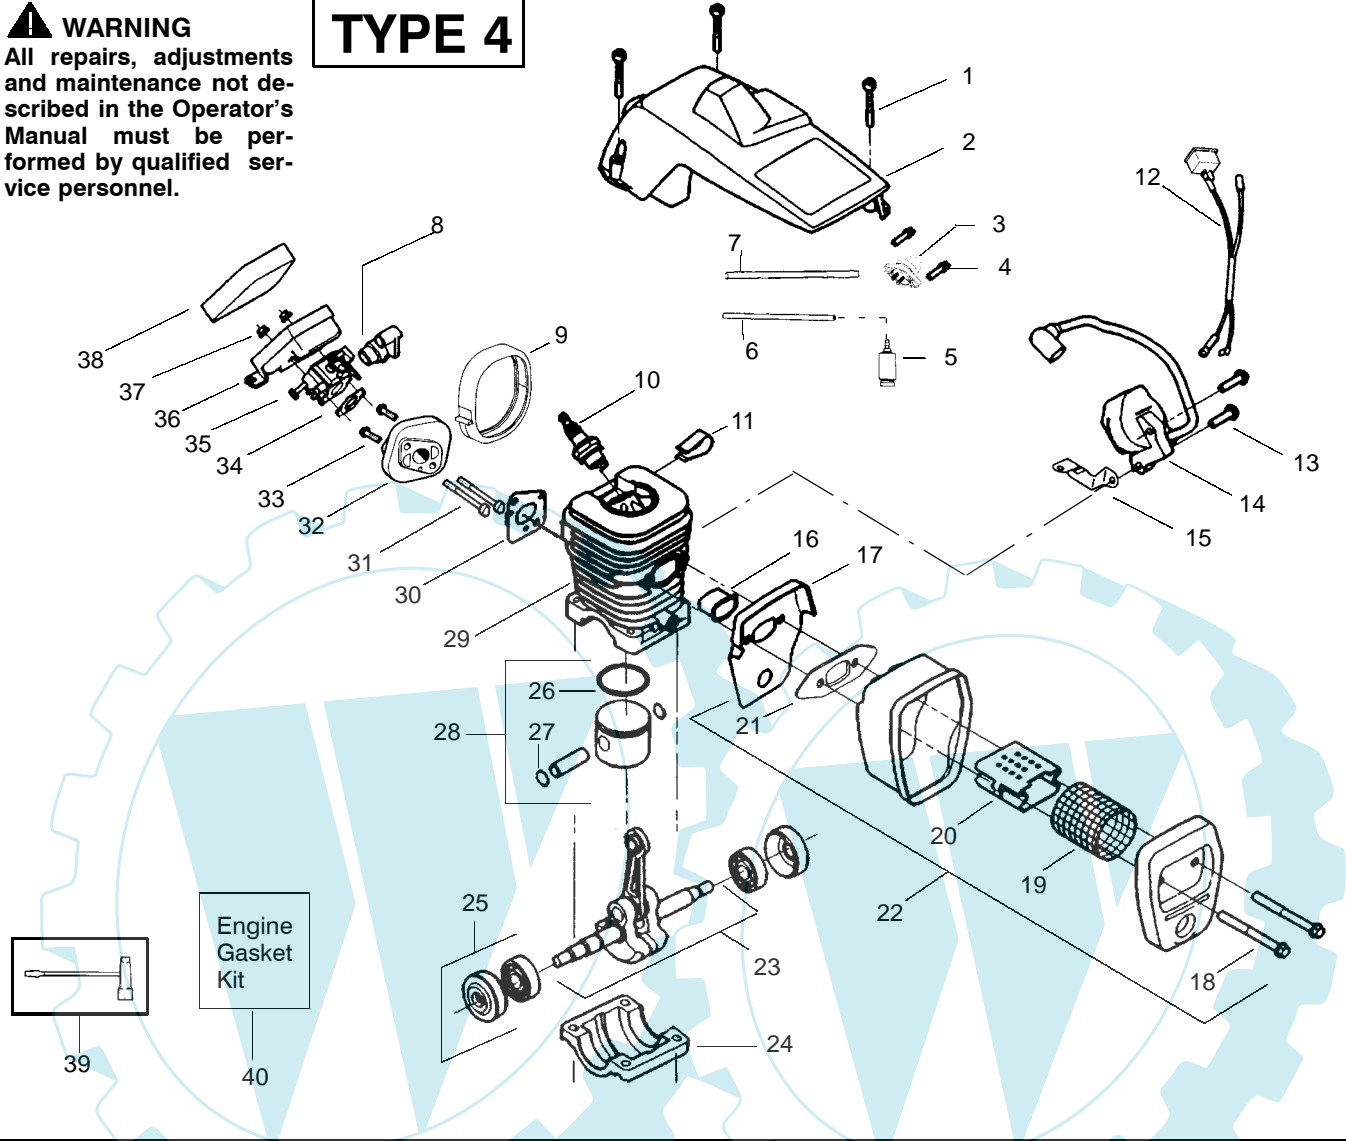

PARTS LIST NO. 530163180		McCULLOCH.® PARTS LIST	CHAIN SAW MODEL(S) MAC CAT 441	
DATE 5/09/03	Replaces 163180 - 11/26/02		Note: Illustration may differ from actual model due to design changes	PAGE NO. 6

⚠ WARNING

All repairs, adjustments and maintenance not described in the Operator's Manual must be performed by qualified service personnel.

TYPE 4

Ref.	Part No.	Description	Ref.	Part No.	Description	Ref.	Part No.	Description
1.	530016153	Screw	19.	530036103	Screen-Spark	36.	530047604	Housing-Air Filter
2.	530056914	Shield-Cylinder	20.	530037813	Diffuser-Muffler	37.	530016101	Nut
3.	530047213	Assy-Air Purge	21.	530069608	Gasket-Muffler (kit)	38.	530037793	Air Filter - Foam
4.	530015780	Screw	22.	530047207	Assy-Muffler (Incl. 19,20, 21,22,23)	39.	530031135	Wrench-Bar
5.	530095646	Assy-Fuel Pick-up Kit-Line Purge/Carb. (Small Dia)	23.	530047062	Assy-Crankshaft	40.	530069608	Kit-Engine Gasket (incl. 36,32,23)
6.	530069247	Kit-Line Purge/Tank (large line)	24.	530037935	Cap-Crankcase			
7.	530069216	Kit-Line Purge/Tank (large line)	25.	530056363	Assy-Seal & Bearing			
8.	530035526	Grommet-Carb Adjust.	26.	530038729	Ring-Piston			
9.	530054144	Seal-Carb Adapter	27.	530015697	Retainer - Piston Pin			
10.	952030150	Spark Plug (RCJ-7Y)	28.	530071408	Kit-Piston - (incl. 28-29)			
11.	530016136	Clip-High Tension Lead	29.	530071412	Kit-Cylinder			
12.	530049117	Assy-Wire Harness (Includes switch)	30.	530069608	Gasket-Carb. Adapter (kit)			
13.	530015814	Screw	31.	530016187	Screw			
14.	530039167	Module-Ignition	32.	530049700	Carb. Adapter	↗	530163895	Manual- (Scan)
15.	530047442	Strap-Ground	33.	530016386	Screw	↗	530163896	Manual - (Euro I)
16.	530037652	Insulator-Heat	34.	530069608	Carb. Gasket (kit)	↗	530163897	Manual - (Euro II)
17.	530049870	Back Plate-Muffler	35.	---	Kit-Carburetor (WT-391)	↗	530054781	Decal-Warning
18.	530016132	Screw		530069722	Kit-Carburetor (WT-625)	↗	530038478	Cap-limiter low(tan)
				530071621		↗	530038479	Cap-limiter high(brn)
								Not Shown

↗ = NEW PART NUMBER FOR THIS IPL

★ = REFER TO THE SERVICE REFERENCE INDICATED FOR MORE INFORMATION. (LOCATED AT END OF IPL)