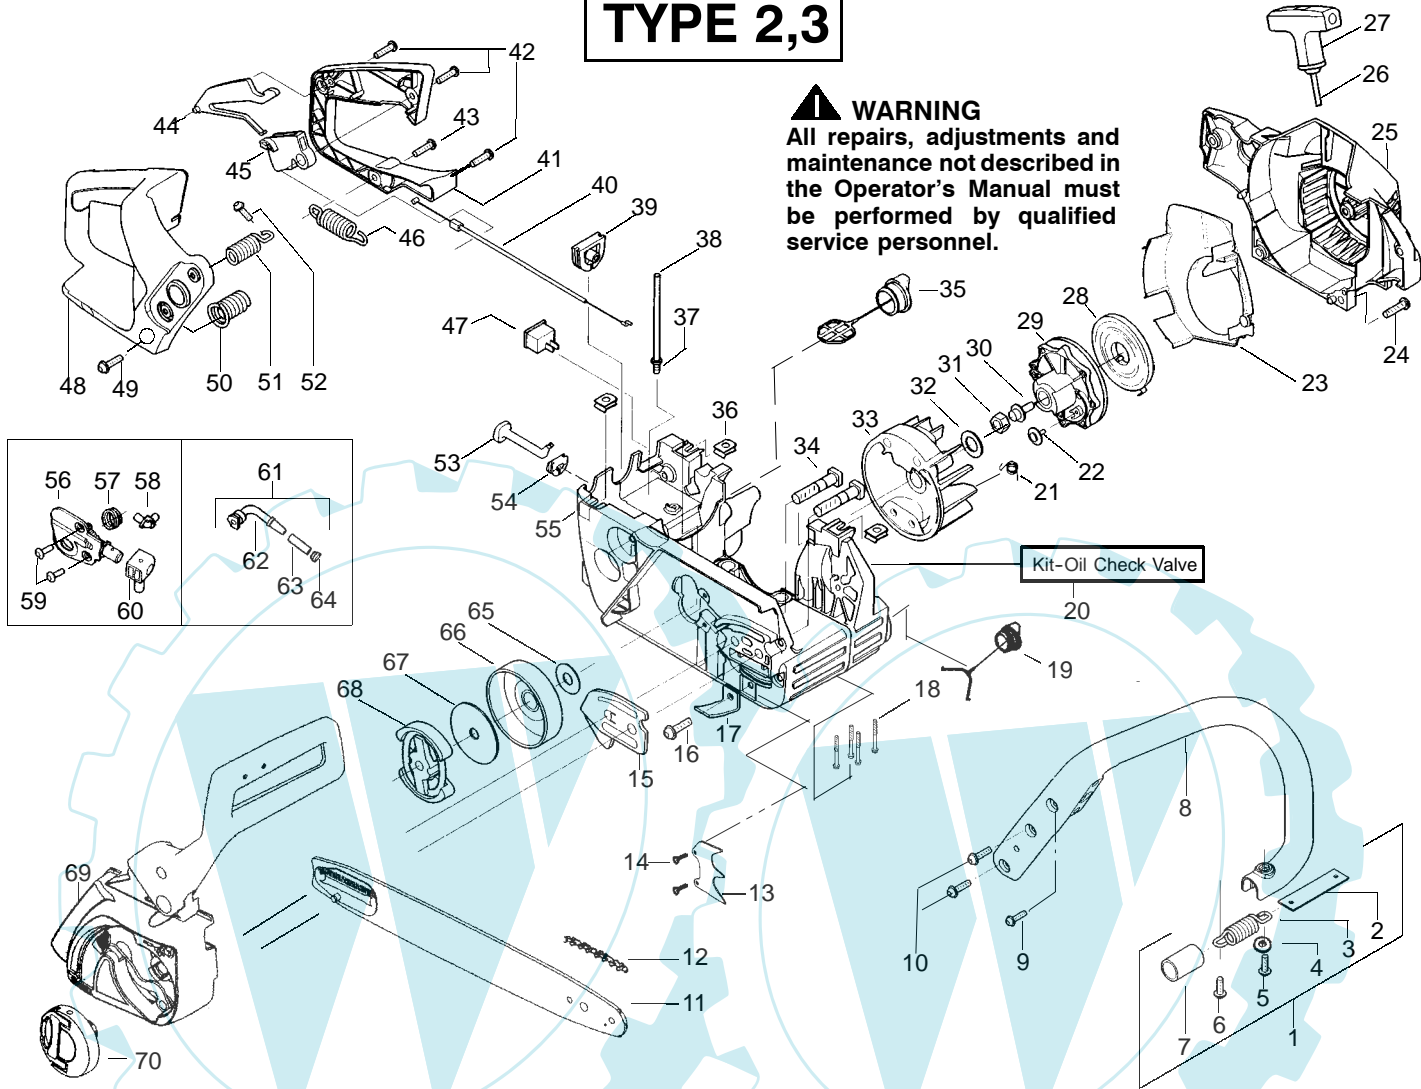

PARTS LIST NO. 530163180		McCULLOCH® PARTS LIST	CHAIN SAW MODEL(s) MAC CAT 441	
DATE 5/09/03	Replaces 163180 - 11/26/02		Note: Illustration may differ from actual model due to design changes	PAGE NO. 2

TYPE 2,3

WARNING
All repairs, adjustments and maintenance not described in the Operator's Manual must be performed by qualified service personnel.

Ref.	Part No.	Description	Ref.	Part No.	Description	Ref.	Part No.	Description
1.	530047963	Assy.-Isolator	27.	530056402	Handle- Starter	53.	530047605	Knob- Choke
2.	530047608	Strap- Limiter	28.	530027531	Spring- Recoil	54.	530049005	Grommet- Knob
3.	530042082	Spring- Isolator	29.	530037817	Pulley- Starter	55.	530056597	Assy- Chassis
4.	530015123	Washer	30.	530015920	Screw	56.	530071259	Kit- Oil Pump (Incls. 57,58,60)
5.	530016018	Screw	31.	530016134	Nut- Flywheel	57.	530037820	Gear- Worm Spring
6.	530015843	Screw	32.	530015127	Washer- Flywheel	58.	530049477	Elbow- Oil Pickup
7.	530036142	Sleeve- AV Spring	33.	530039209	Assy- Flywheel	59.	530016064	Screw
8.	530047583	Handle- Front	34.	530016133	Bolt- Bar	60.	530019206	Seal Block
9.	530015940	Screw	35.	530047192	Assy- Fuel Cap	61.	530047663	Assy- Oil Pickup (Incl. 62-64)
10.	530015814	Screw	36.	530015922	Nut- "U"- Type	62.	530038373	Pick-up Oiler
11.	530044897	Bar - 16"	37.	530023877	Fitting- fuel line	63.	530037821	Filter- Oil
12.	538248288	Chain - 16"	38.	530069216	Kit- Fuel line (large)	64.	530030189	Plug- Oil Filter
13.	530014381	Kit- Assy Spike (incl.14)	39.	530047631	Grommet- Cable	65.	530015907	Washer- Thrust
14.	530015805	Screw	40.	530047602	Cable- Throttle	66.	530047061	Assy.- Clutch Drum w/bearing
15.	530038238	Plate- Bar Mounting	41.	530047581	Cover- Rear Handle	67.	530015611	Washer- Clutch
16.	530015814	Screw	42.	530015906	Screw	68.	530014949	Assy. Clutch
17.	530029850	Chain Catcher	43.	530015886	Screw	69.	530056832	Assy- Chain Brake
18.	530016132	Screw	44.	530036098	Lockout- Throttle	70.	530056935	Assy- Knob
19.	530010846	Assy- Oil Cap	45.	530036097	Trigger- Throttle			
20.	530071666	Kit- Oil Check Valve	46.	530042082	Spring			
21.	530023817	Spring- Starter Dog	47.	530069572	Kit- Switch			
22.	530016080	Screw	48.	530047582	Handle - Rear			
23.	530055723	Baffle- Air	49.	530015814	Screw			
24.	530015892	Screw	50.	530053274	Assy. Isolator - lower			
25.	530055708	Housing- Fan	51.	530071385	Kit- Isolator (Upper)			
26.	530069232	Kit- Rope	52.	530015875	Screw			

✓ = NEW PART NUMBER FOR THIS IPL

* = REFER TO THE SERVICE REFERENCE INDICATED FOR MORE INFORMATION. (LOCATED AT END OF IPL)