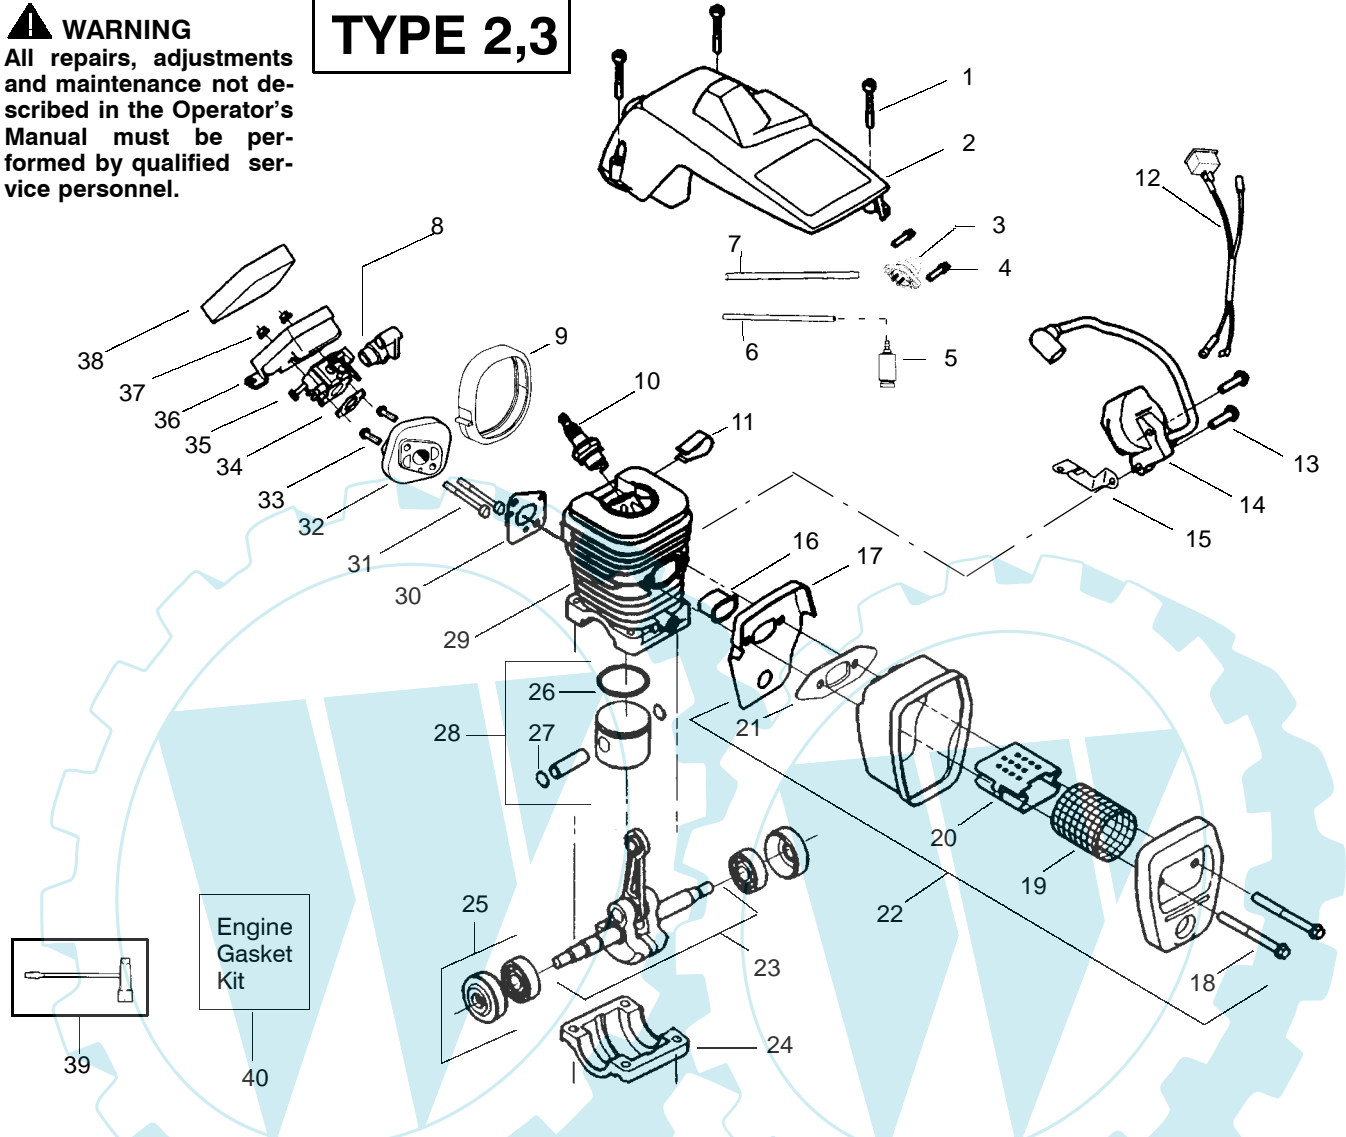

PARTS LIST NO. 530163180		McCULLOCH.® PARTS LIST	CHAIN SAW MODEL(S) MAC CAT 441	
DATE 5/09/03	Replaces 163180 - 11/26/02		Note: Illustration may differ from actual model due to design changes	PAGE NO. 5

WARNING
All repairs, adjustments and maintenance not described in the Operator's Manual must be performed by qualified service personnel.

TYPE 2,3

Ref.	Part No.	Description	Ref.	Part No.	Description	Ref.	Part No.	Description
1.	530016153	Screw	19.	530036103	Screen-Spark	36.	530047604	Housing-Air Filter
2.	530056924	Shield-Cylinder	20.	530037813	Diffuser-Muffler	37.	530016101	Nut
3.	530047213	Assy-Air Purge	21.	530069608	Gasket-Muffler (kit)	38.	530037793	Air Filter - Foam
4.	530015780	Screw	22.	530047207	Assy-Muffler (Incl. 19,20, 21,22,23)	39.	530031135	Wrench-Bar
5.	530095646	Assy-Fuel Pick-up	23.	530047062	Assy-Crankshaft	40.	530069608	Kit-Engine Gasket (incl. 36,32,23)
6.	530069247	Kit-Line Purge/Carb. (Small Dia)	24.	530037935	Cap-Crankcase			
7.	530069216	Kit-Line Purge/Tank (large line)	25.	530056363	Assy-Seal & Bearing			
8.	530049244	Grommet-Carb Adjust.	26.	530029805	Ring-Piston			
9.	530054144	Seal-Carb Adapter	27.	530015697	Retainer - Piston Pin			
10.	952030150	Spark Plug (RCJ-7Y)	28.	530069605	Kit-Piston - (incl. 28-29)			
11.	530016136	Clip-High Tension Lead	29.	530069607	Kit-Cylinder			
12.	530049117	Assy-Wire Harness (includes switch)	30.	530069608	Gasket-Carb. Adapter (kit)			Not Shown
13.	530015814	Screw	31.	530016187	Screw	530163670	530163670	Manual- (Scan)
14.	530039167	Module-Ignition	32.	530049700	Carb. Adapter	530163671	530163671	Manual - (Euro I)
15.	530047442	Strap-Ground	33.	530016386	Screw	530163672	530163672	Manual - (Euro II)
16.	530037652	Insulator-Heat	34.	530069608	Carb. Gasket (kit)	530054781	530054781	Decal-Warning
17.	530049870	Back Plate-Muffler	35.	---	Kit-Carburetor (WT-391)	530038478	530038478	Cap-limiter low(tan)
18.	530016132	Screw		530069722		530038479	530038479	Cap-limiter high(brn)

↖ = NEW PART NUMBER FOR THIS IPL

★ = REFER TO THE SERVICE REFERENCE INDICATED FOR MORE INFORMATION. (LOCATED AT END OF IPL)