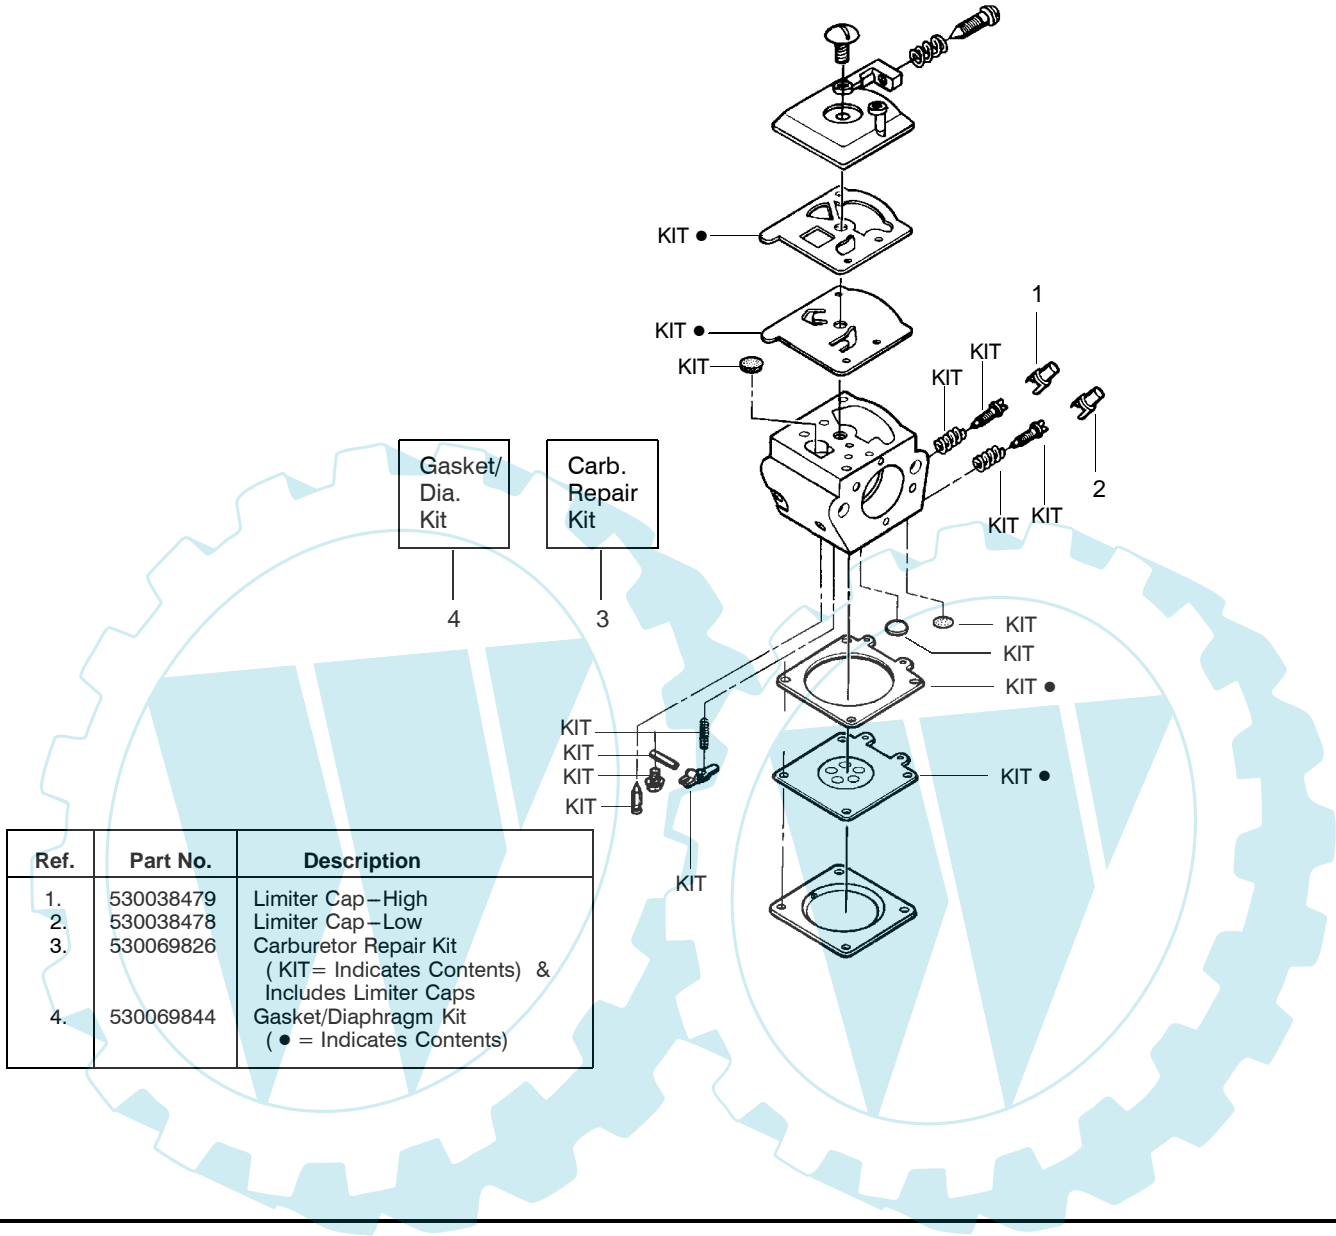

PARTS LIST NO. 530163180		McCULLOCH.® PARTS LIST	CHAIN SAW MODEL(S) MAC CAT 441	
DATE 5/09/03	Replaces 163180 - 11/26/02		Note: Illustration may differ from actual model due to design changes	PAGE NO. 7

Carburetor Assembly – WT-391 – #530069722

Ref.	Part No.	Description
1.	530038479	Limiter Cap-High
2.	530038478	Limiter Cap-Low
3.	530069826	Carburetor Repair Kit (KIT= Indicates Contents) & Includes Limiter Caps
4.	530069844	Gasket/Diaphragm Kit (● = Indicates Contents)

Kit - Carburetor Assembly No. 530071621 - WT-625

Note: No Repair kits are available for this carburetor, please order the complete assembly part number 530-071621 - WT-625

✓ = NEW PART NUMBER FOR THIS IPL

★ = REFER TO THE SERVICE REFERENCE INDICATED FOR MORE INFORMATION. (LOCATED AT END OF IPL)