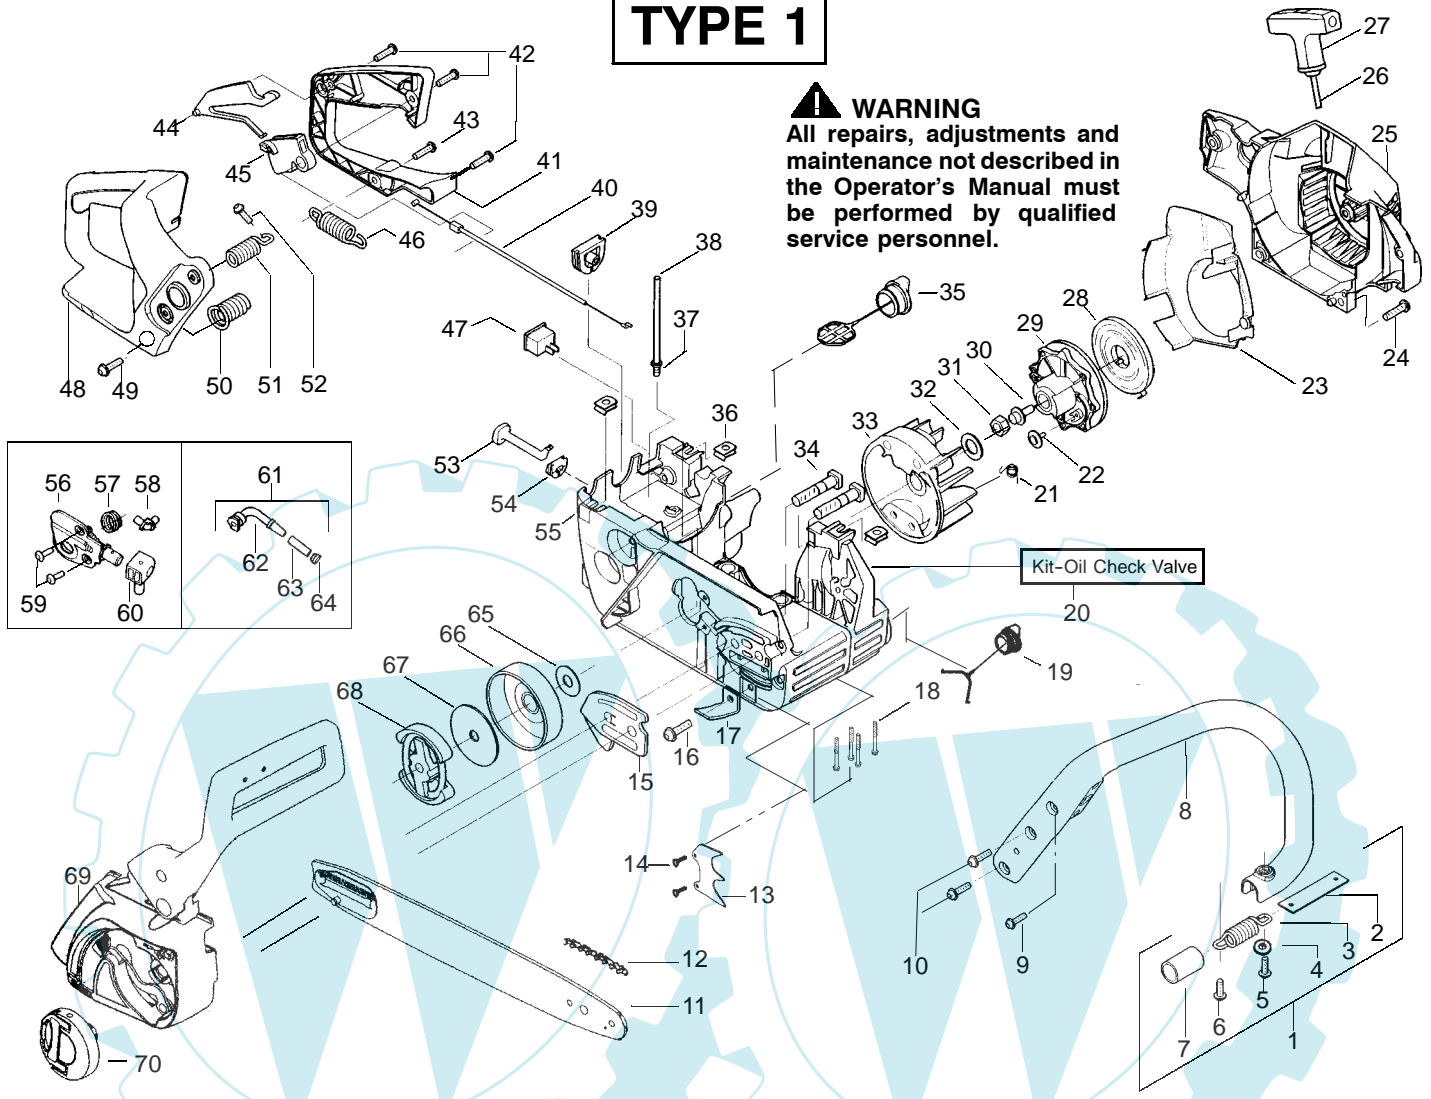

PARTS LIST NO. 530163180		McCULLOCH® PARTS LIST	CHAIN SAW MODEL(S) MAC CAT 441	
DATE 5/09/03	Replaces 163180 - 11/26/02		Note: Illustration may differ from actual model due to design changes	PAGE NO. 1

TYPE 1

⚠ WARNING
All repairs, adjustments and maintenance not described in the Operator's Manual must be performed by qualified service personnel.

Ref.	Part No.	Description	Ref.	Part No.	Description	Ref.	Part No.	Description
1.	530047963	Assy.-Isolator	27.	530056402	Handle- Starter	53.	530047605	Knob- Choke
2.	530047608	Strap- Limiter	28.	530027531	Spring- Recoil	54.	530049005	Grommet- Knob
3.	530042082	Spring- Isolator	29.	530037817	Pulley- Starter	55.	530056597	Assy- Chassis
4.	530015123	Washer	30.	530015920	Screw	56.	530071259	Kit- Oil Pump (Incls. 57,58,60)
5.	530016018	Screw	31.	530016134	Nut- Flywheel	57.	530037820	Gear- Worm Spring
6.	530015843	Screw	32.	530015127	Washer- Flywheel	58.	530049477	Elbow- Oil Pickup
7.	530036142	Sleeve- AV Spring	33.	530039209	Assy- Flywheel	59.	530016064	Screw
8.	530047583	Handle- Front	34.	530016133	Bolt- Bar	60.	530019206	Seal Block
9.	530015940	Screw	35.	530047192	Assy- Fuel Cap	61.	530047663	Assy- Oil Pickup (Incl. 62-64)
10.	530015814	Screw	36.	530015922	Nut- "U"- Type	62.	530038373	Pick- up Oiler
11.	530044897	Bar - 16"	37.	530023877	Fitting- fuel line	63.	530037821	Filter- Oil
12.	538248288	Chain - 16"	38.	530069216	Kit- Fuel line (large)	64.	530030189	Plug- Oil Filter
13.	530014381	Kit- Assy Spike (incl.14)	39.	530047631	Grommet- Cable	65.	530015907	Washer- Thrust
14.	530015805	Screw	40.	530047602	Cable- Throttle	66.	530047061	Assy.- Clutch Drum w/bearing
15.	530038238	Plate- Bar Mounting	41.	530047581	Cover- Rear Handle	67.	530015611	Washer- Clutch
16.	530015814	Screw	42.	530015906	Screw	68.	530014949	Assy. Clutch
17.	530029850	Chain Catcher	43.	530015886	Screw	69.	530056832	Assy- Chain Brake
18.	530016132	Screw	44.	530036098	Lockout- Throttle	70.	530056935	Assy- Knob
19.	530010846	Assy- Oil Cap	45.	530036097	Trigger- Throttle			
20.	530071666	Kit- Oil Check Valve	46.	530042082	Spring			
21.	530023817	Spring- Starter Dog	47.	530069572	Kit- Switch			
22.	530016080	Screw	48.	530047582	Handle - Rear			
23.	530055723	Baffle- Air	49.	530015814	Screw			
24.	530015892	Screw	50.	530053274	Assy. Isolator - lower			
25.	530055708	Housing- Fan	51.	530071385	Kit- Isolator (Upper)			
26.	530069232	Kit- Rope	52.	530015875	Screw			

↖ = NEW PART NUMBER FOR THIS IPL   * = REFER TO THE SERVICE REFERENCE INDICATED FOR MORE INFORMATION. (LOCATED AT END OF IPL)