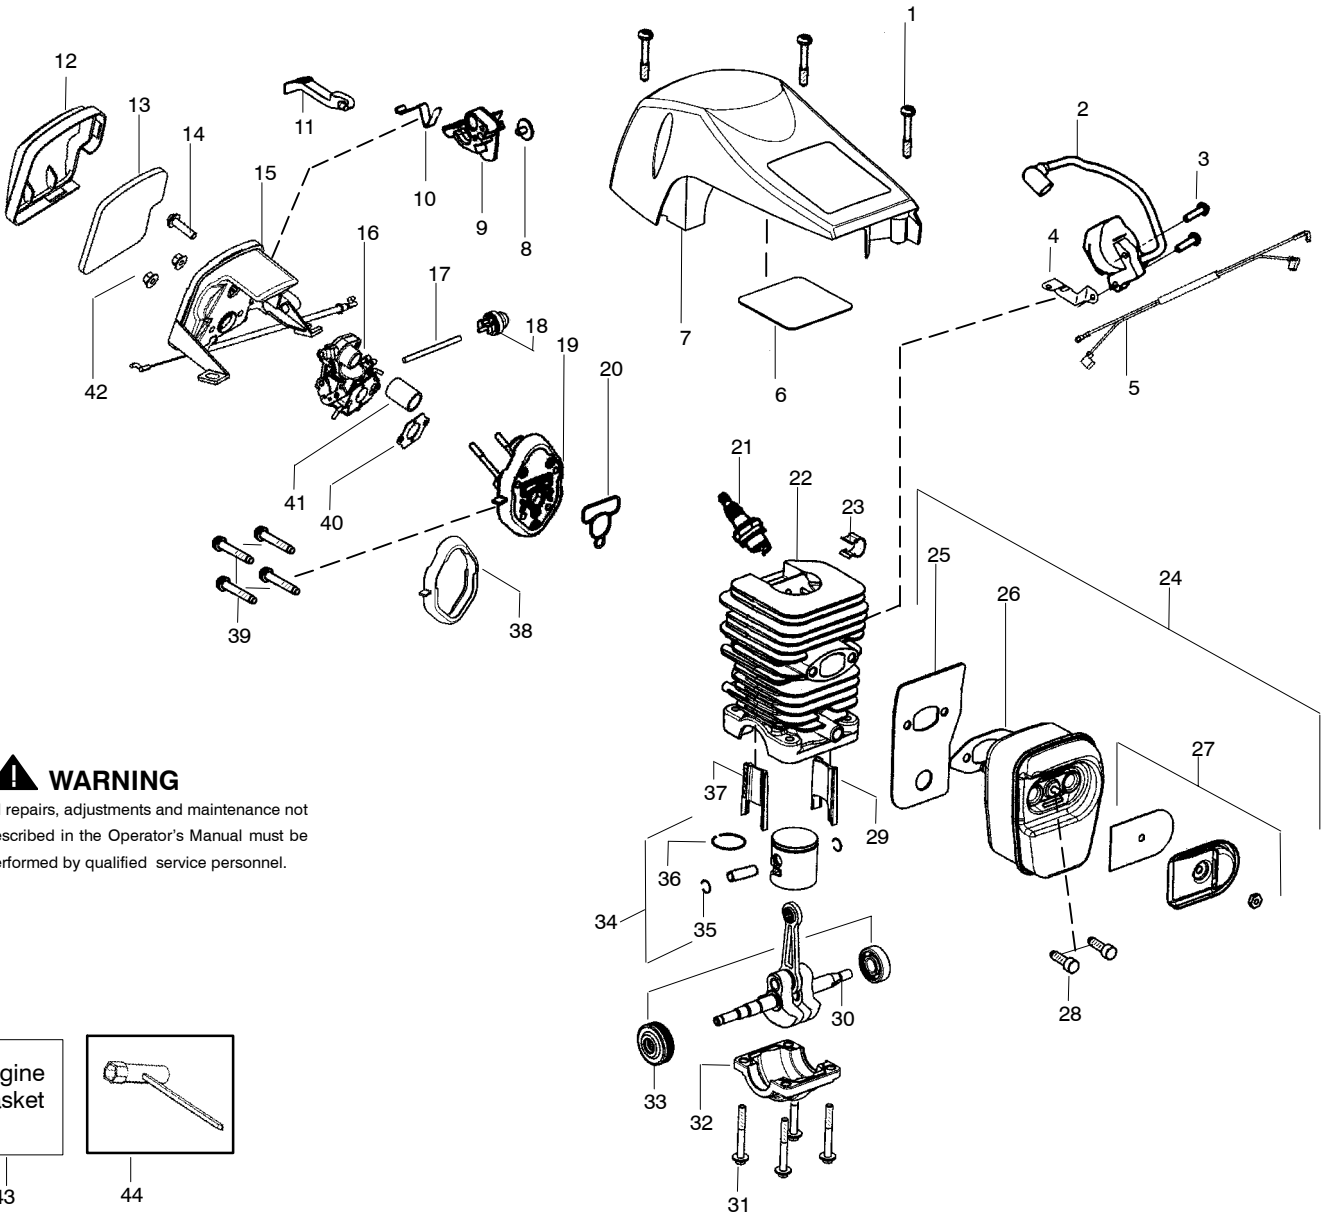

⚠ WARNING
All repairs, adjustments and maintenance not described in the Operator's Manual must be performed by qualified service personnel.

Ref.	Part No.	Description	Ref.	Part No.	Description	Ref.	Part No.	Description
1.	530016153	Screw	19.	530071889	Kit-Carb. Adaptor (Incl. # 20,38,41)	36.	530038729	Ring-Piston
2.	530039232	Module-Ignition	20.	530071894	Gasket-cyl. o-ring (kit)	37.	530057886	Insert-Right (gray)Cyl.
3.	530016432	Screw	21.	952030150	Accy-Spark Plug (RCJ-7Y)	38.	530071894	Seal-Adaptor (kit)
4.	530058661	Strap-Ground	22.	530071884	Kit-Cylinder (Incl. 29,37)	39.	530016426	Screw
5.	530057943	Assy-Wire Harness	23.	530058660	Clip-High Tension Lead	40.	530071894	Gasket-Carb. (kit)
6.	530055698	Reflector-Tape	24.	530071887	Kit-Muffler (Incl. 25,26,27,28)	41.	530057926	Tube-Intake
7.	530057872	Shield-Cylinder(Incl. 1,6)	25.	530057942	Backplate-Muffler	42.	530016101	Nut-Carb.
8.	530016080	Screw	26.	530071894	Gasket-Muffler (kit)	43.	530071894	Kit-Gasket (Incl. 20,26,38,40)
9.	530057891	Lever-Ignition Switch	27.	530071886	Kit-Spark Arrestor	44.	530031163	Wrench-Bar
10.	530057908	Spring-Ignition Switch	28.	530016338	Bolt-Muffler			Not Shown
11.	530059399	Knob-Choke	29.	530057885	Insert-Left (black) Cyl.			
12.	530059001	Cover-Air Filter	30.	530012537	Assy-Crankshaft/Rod Bolt			
13.	530057869	Filter-Air	31.	530016417	Bolt			
14.	530016425	Screw	32.	530057941	Cap-Crankcase			
15.	530150029	Housing-Air Filter w/cable	33.	530056363	Assy-Bearing/Seal			
16.	---	Carburetor	34.	530071883	Kit-Piston (Incl. 35,36)			
	530035590	Zama W26	35.	530015697	Retainer-Piston Pin			
17.	530069247	Kit-Fuel Line (Small)					530165293	Manual-Operator
18.	530047721	Bulb-Purge "snap-in"					530059905	Decal-Warning

↙ = NEW PART NUMBER FOR THIS IPL   * = REFER TO THE SERVICE REFERENCE INDICATED FOR MORE INFORMATION. (LOCATED AT END OF IPL)