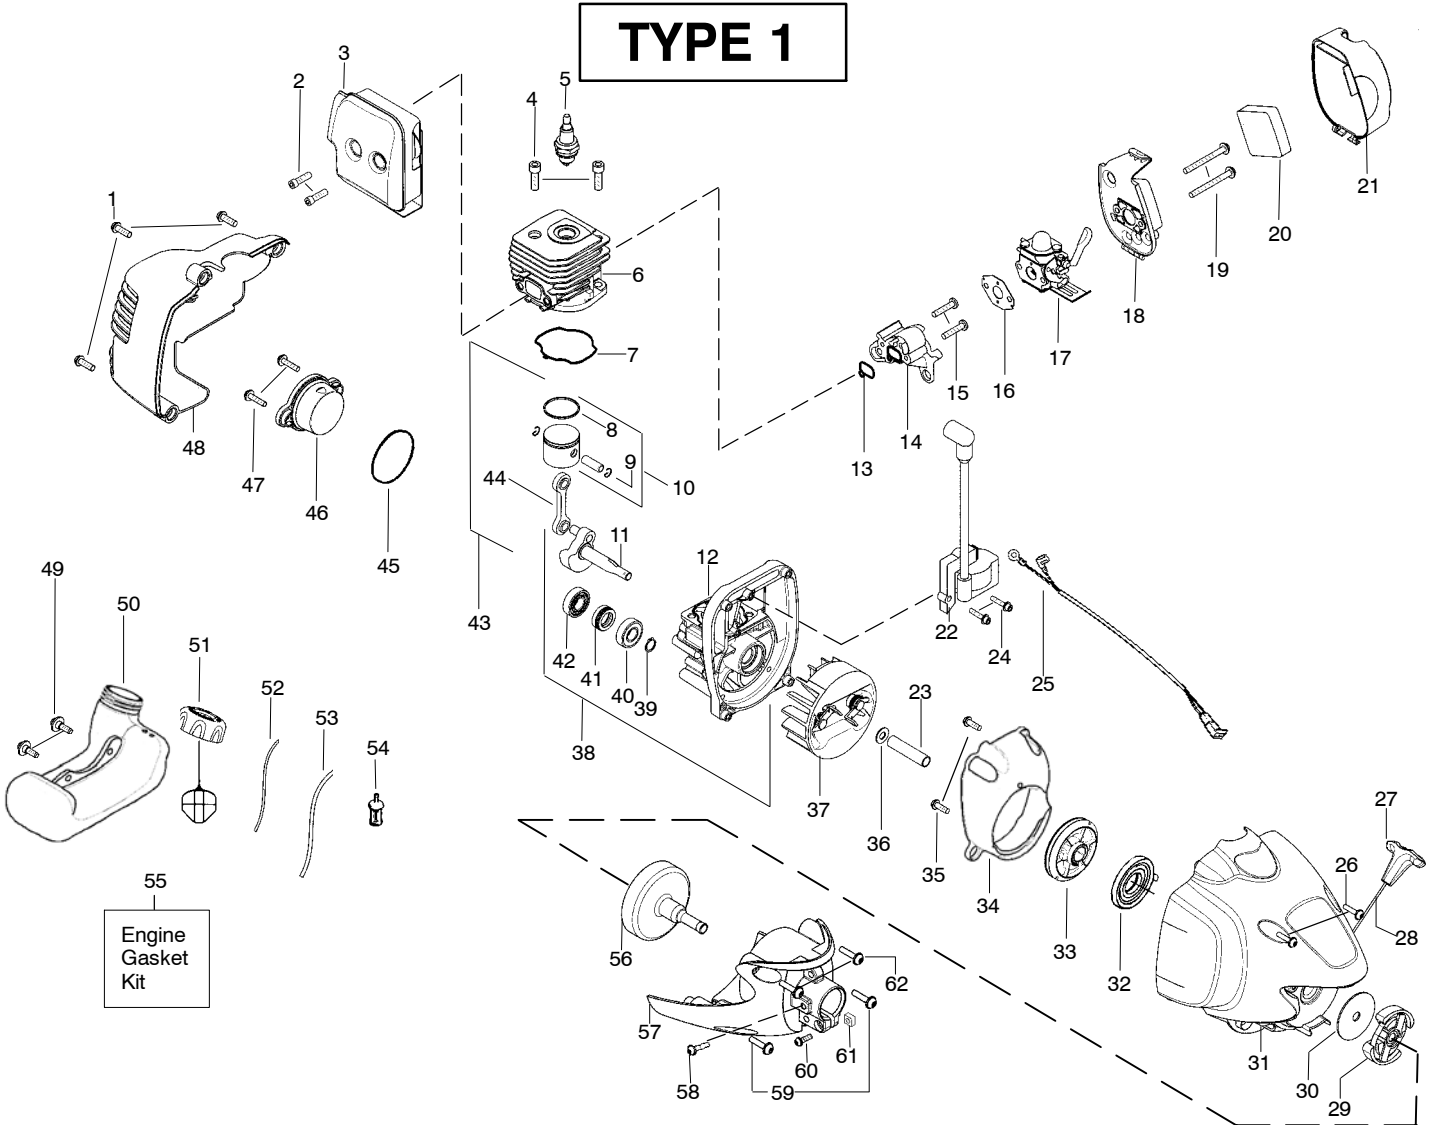

TYPE 1

Ref.	Part No.	Description	Ref.	Part No.	Description	Ref.	Part No.	Description
1.	530015880	Screw	21.	530057545	Cover-Air Box	44.	530069945	Kit-Conn. Rod
2.	530058982	Bolt-Muffler	22.	530035505	Ignition Module	45.	530071750	O-Ring-C'case (kit)
3.	530057538	Assy-Muffler/Shield (Incl. 2)	23.	530059758	Spacer-Flywheel	46.	530057954	Assy-Plug (incl.45)
4.	530015953	Screw-Cylinder	24.	530016357	Screw	47.	530016386	Screw
5.	952030249	Spark Plug (RCJ 6Y)	25.	545015601	Assy-Switch wire	48.	530057539	Shroud-Rear
6.	530012541	Cylinder	26.	530016386	Screw	49.	530016445	Retainer-Tank
7.	530071750	Seal-Cylinder (kit)	27.	530054834	Handle-Starter	50.	545103702	Assy-Fuel Tank (incl. filter, lines & fuel cap)
8.	530055120	Piston Ring	28.	530071798	Kit - Rope	51.	530057973	Assy-Fuel Cap
9.	530015162	Retainer-Piston Pin	29.	530055122	Assy-Clutch	52.	530069247	Kit-Fuel Line (Small)
10.	530071833	Kit - Piston (Incl. 8, 9)	30.	530094189	Washer-Clutch	53.	530069216	Kit-Fuel Line (Large)
11.	530012579	Assy-Crankshaft	31.	545016004	Assy.-Fan Hsg	54.	530095646	Assy-Fuel Pickup
12.	530012582	Assy-Crankcase (Incl. 40,41,42)	32.	545054901	Spring-Starter	55.	530071750	Kit-Engine Gasket (Incl. 7,13,16,45)
13.	530071750	Seal-Cyl/Carb. (kit)	33.	545050407	Kit-Starter Pulley	56.	530150247	Assy-Clutch Drum
14.	530057547	Adapter-Carb.	34.	545080601	Baffle	57.	545077301	Assy-Clutch Cover (Incl. 60,61)
15.	530016441	Screw	35.	530015880	Screw	58.	530016319	Screw-Align
16.	530071750	Gasket-Carb. (kit)	36.	530016463	Washer-Clutch Flat	59.	530015772	Screw
17.	530071811	Kit-Carb.(C1U-W19)	37.	530039243	Assy-Flywheel	60.	530016381	Screw 12-24
(Note: Repair kits are not available for this carburetor)			38.	530071951	Assy-C'case & C'shaft	61.	530016382	Nut 12-24
18.	545077501	Air Box	39.	530015941	Retain. Ring-C'shaft	62.	530015814	Screw
19.	530016429	Screw	40.	530055728	Outer Bearing	Not Shown		
20.	530036575	Foam-Air Filter	41.	530019264	Seal-C'shaft	530058709	Bulb-Purge	
			42.	530032125	Inner Bearing			
			43.	530071785	Kit-piston/rod (Incl. 10,44)			

✓ = NEW PART NUMBER FOR THIS IPL   * = REFER TO THE SERVICE REFERENCE INDICATED FOR MORE INFORMATION. (LOCATED AT END OF IPL)