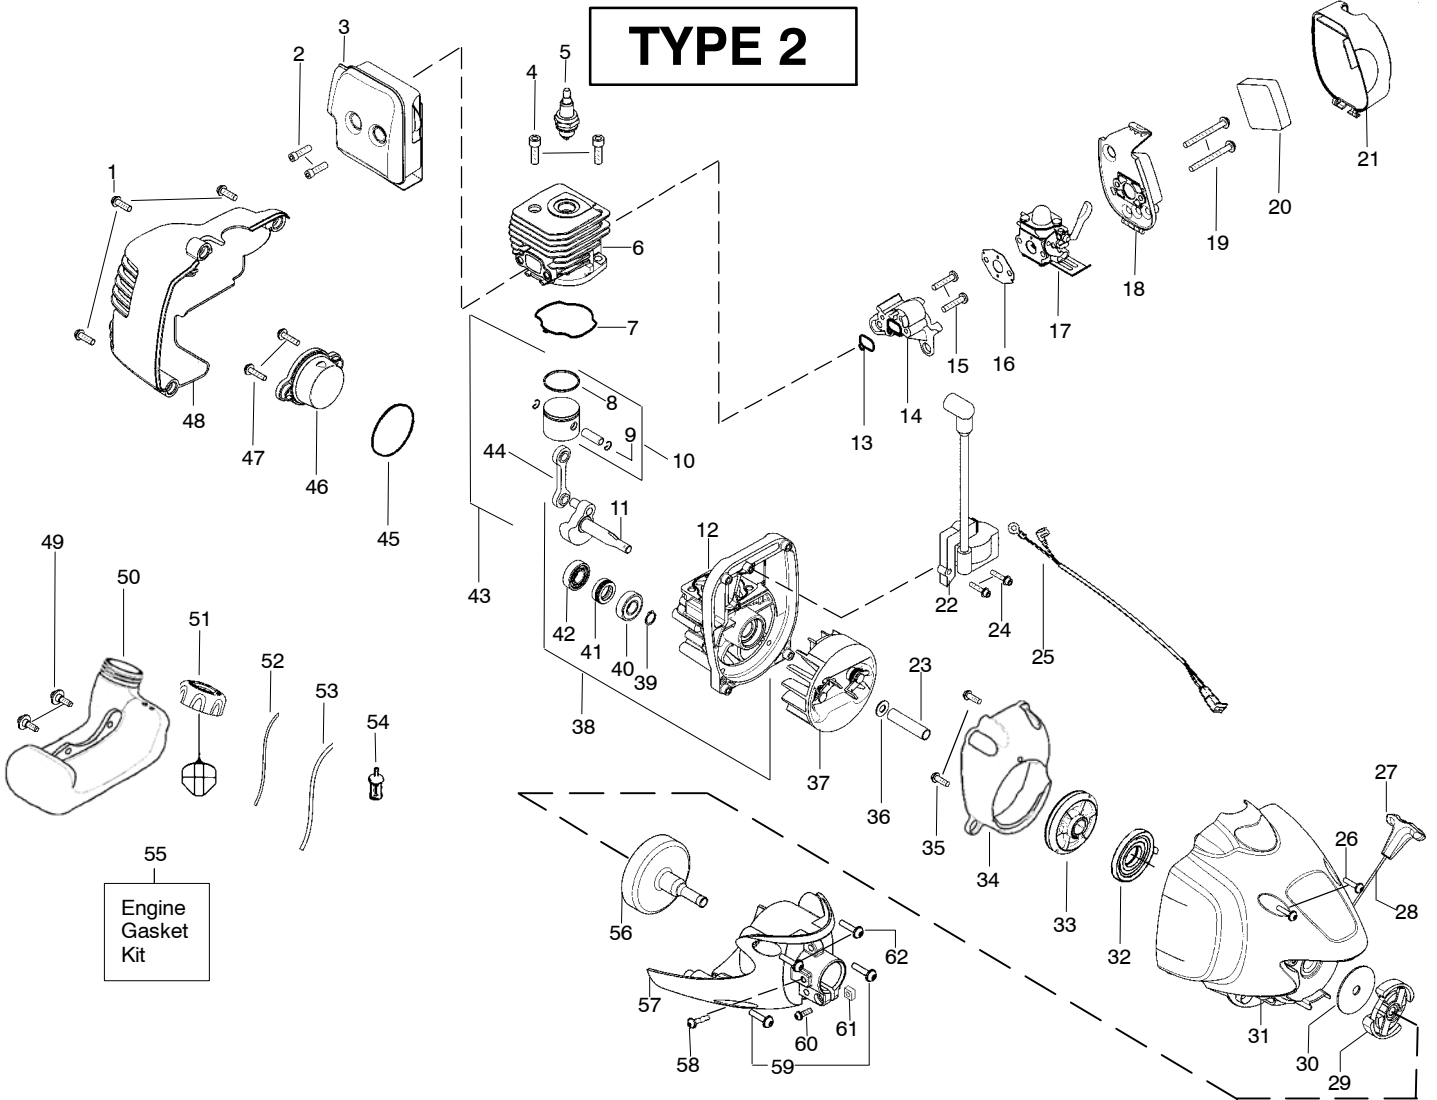

Ref.	Part No.	Description	Ref.	Part No.	Description	Ref.	Part No.	Description
1.	530015880	Screw	21.	530057545	Cover-Air Box	44.	530069945	Kit-Conn. Rod
2.	530058982	Bolt-Muffler	22.	530039229	Ignition Module	45.	530071750	O-Ring-C'case (kit)
3.	530057538	Assy-Muffler/Shield (Incl. 2)	23.	530059758	Spacer-Flywheel	46.	530057954	Assy-Plug (incl.45)
4.	530015953	Screw-Cylinder	24.	530016357	Screw	47.	530016386	Screw
5.	952030249	Spark Plug (RCJ 6Y)	25.	530047278	Assy-Switch wire	48.	530057539	Shroud-Rear
6.	530012541	Cylinder	26.	530016386	Screw	49.	530016445	Retainer-Tank
7.	530071750	Seal-Cylinder (kit)	27.	530054834	Handle-Starter	50.	545103702	Assy-Fuel Tank (incl. filter, lines & fuel cap)
8.	530055120	Piston Ring	28.	530071798	Kit - Rope	51.	530057973	Assy-Fuel Cap
9.	530015162	Retainer-Piston Pin	29.	530055122	Assy-Clutch	52.	530069247	Kit-Fuel Line (Small)
10.	530071833	Kit - Piston (Incl. 8, 9)	30.	530094189	Washer-Clutch	53.	530069216	Kit-Fuel Line (Large)
11.	530012579	Assy-Crankshaft	31.	545016004	Assy.-Fan Hsg	54.	530095646	Assy-Fuel Pickup
12.	530012582	Assy-Crankcase (Incl. 40,41,42)	32.	545054901	Spring-Starter	55.	530071750	Kit-Engine Gasket (Incl. 7,13,16,45)
13.	530071750	Seal-Cyl/Carb.(kit)	33.	545050407	Kit-Starter Pulley	56.	530150247	Assy-Clutch Drum
14.	530057547	Adapter-Carb.	34.	545080601	Baffle	57.	545077301	Assy-Clutch Cover (Incl. 60,61)
15.	530016441	Screw	35.	530015880	Screw	58.	530016319	Screw-Align
16.	530071750	Gasket-Carb. (kit)	36.	530016463	Washer-Clutch Flat	59.	530015772	Screw
17.	530071811	Kit-Carb.(C1U-W19)	37.	530039243	Assy-Flywheel	60.	530016381	Screw 12-24
(Note: Repair kits are not available for this carburetor)			38.	530071951	Assy-C'case & C'shaft (Incl. 11,12,39)	61.	530016382	Nut 12-24
18.	545077501	Air Box	39.	530015941	Retain. Ring-C'shaft	62.	530015814	Screw
19.	530016429	Screw	40.	530055728	Outer Bearing	Not Shown		
20.	530036575	Foam-Air Filter	41.	530019264	Seal-C'shaft	530058709	Bulb-Purge	
			42.	530032125	Inner Bearing			
			43.	530071785	Kit-piston/rod (Incl. 10,44)			

↗ = NEW PART NUMBER FOR THIS IPL

* = REFER TO THE SERVICE REFERENCE INDICATED FOR MORE INFORMATION. (LOCATED AT END OF IPL)