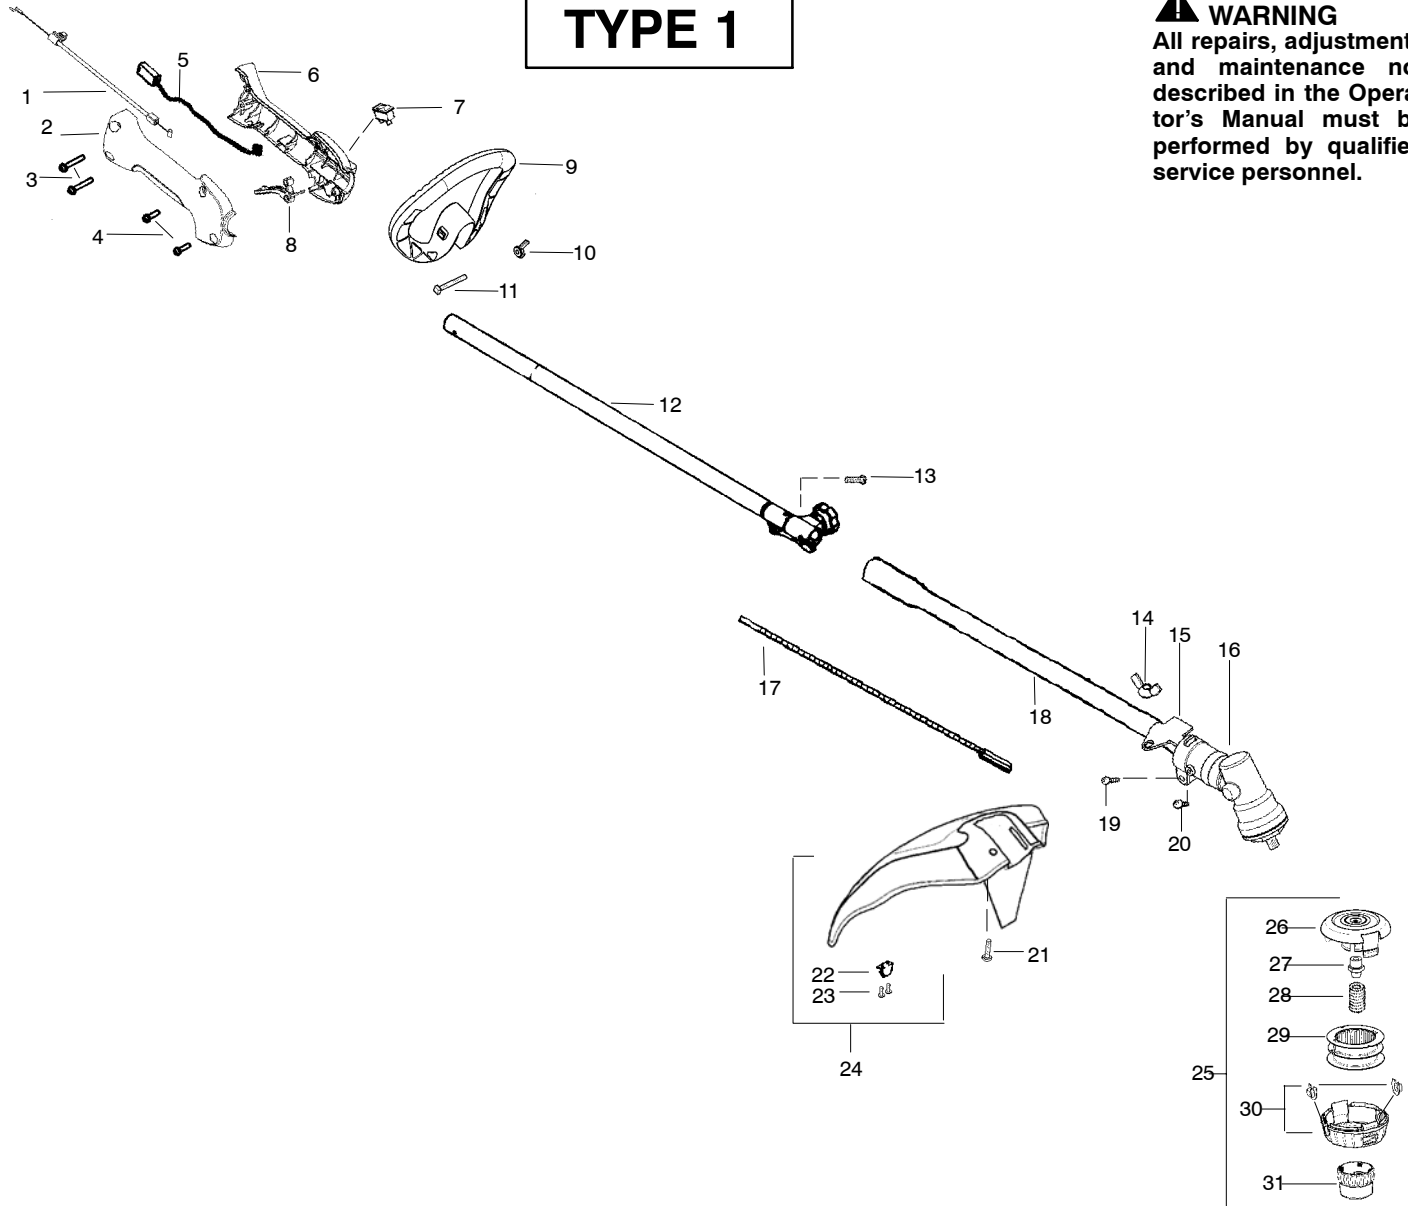

TYPE 1

⚠ WARNING
 All repairs, adjustments and maintenance not described in the Operator's Manual must be performed by qualified service personnel.

Ref.	Part No.	Description	Ref.	Part No.	Description	Ref.	Part No.	Description
1.	530059759	Assy.-Throttle Cable	15.	530057554	Bracket-Shield	28.	537338801	Spring P25
2.	530057541	Hsg.-Throttle (RH)	16.	530096099	Gearbox	29.	952711631	Assy-Wound Spool
3.	530016406	Screw	17.	530096218	Flexshaft-lower	30. ✓	545003365	Kit-Cover and Eyelet
4.	530015814	Screw	18.	530071789	Kit-Lower Shaft	31. ✓	537419601	Knob P25
5.	530054183	Assy.-Wire	19.	530016014	Screw			Not Shown
6.	530059760	Hsg. Throttle (LH)	20.	530015775	Screw			
7.	530069572	Kit-Switch	21.	530015820	Bolt			
8.	545077601	Trigger-Throttle	22.	530052286	Limiters-Line			
9.	530057546	Handle-Assist	23.	530015814	Screw		545186741	Operator Manual
10.	530016152	Wingnut	24.	530071997	Kit-Shield Assy. (Incl. 22,23)		545209101	Decal-Shaft Warning
11.	530015786	Bolt					545167703	Decal-Upper Shaft
12.	530071791	Kit-Upper Shaft (Incl. flex, clamp & 13)	25.	537419202	Assy-TNG7 (Incl. 26, 27,28,29,30,31)			
13.	530016344	Screw	26.	537419302	Housing			
14.	530016152	Wingnut	27.	537419801	Adapter			