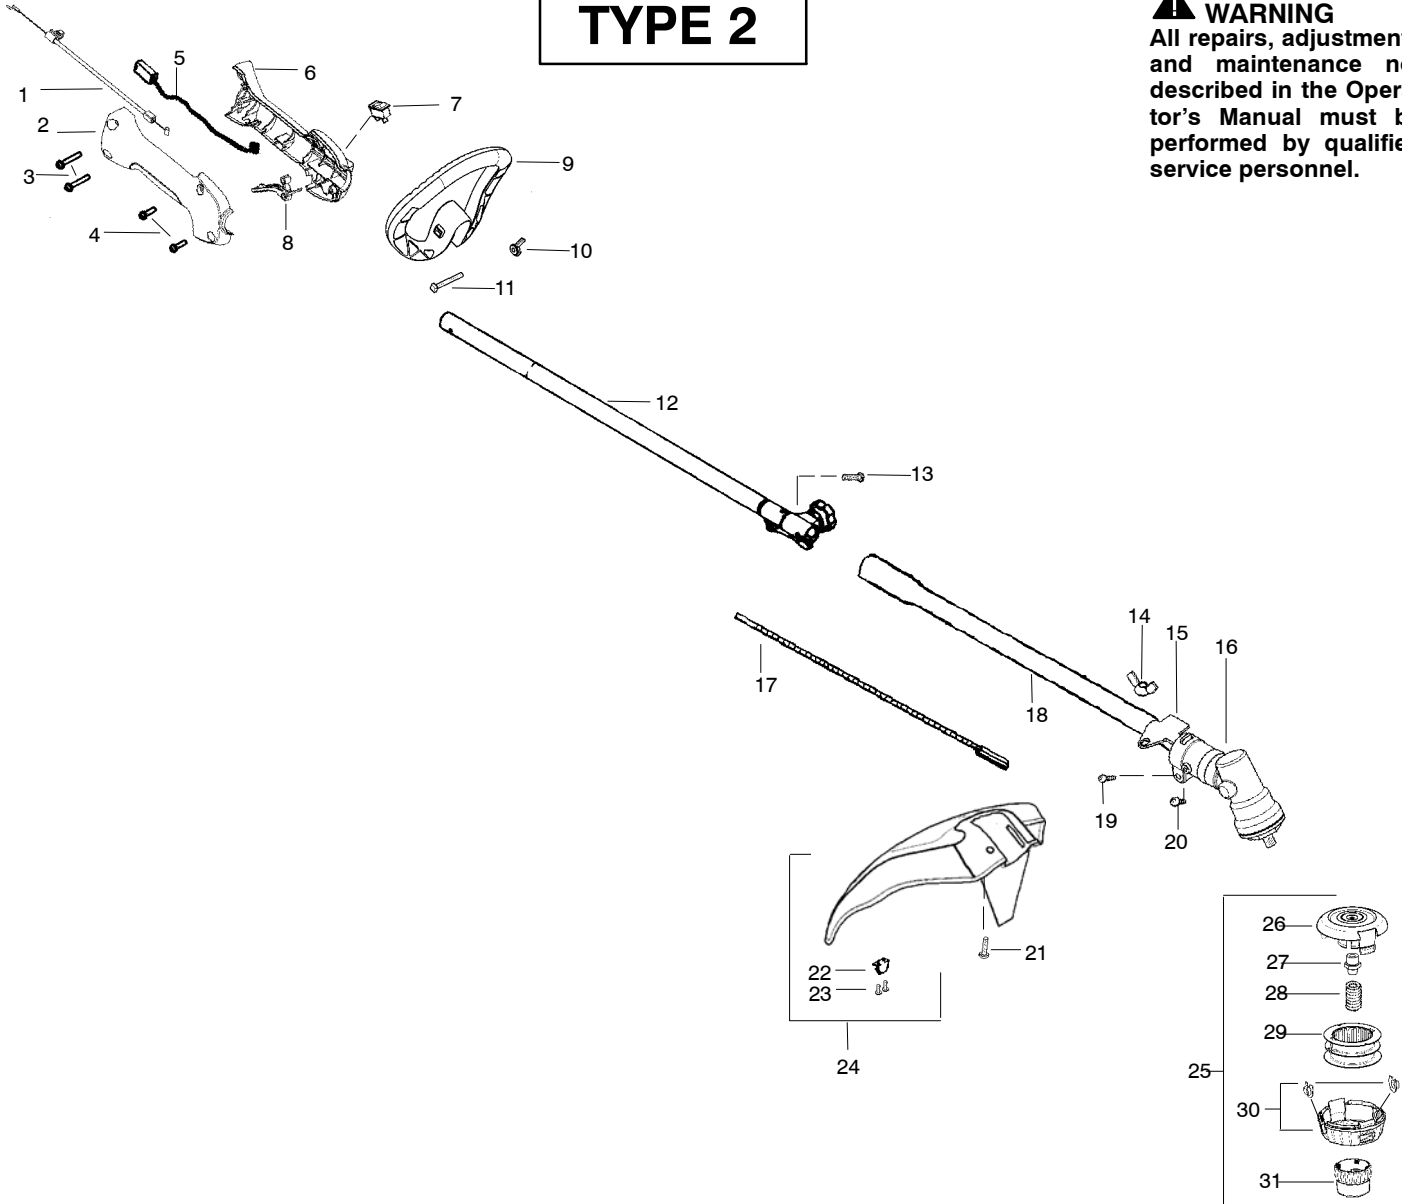

TYPE 2

⚠ WARNING
All repairs, adjustments and maintenance not described in the Operator's Manual must be performed by qualified service personnel.

Ref.	Part No.	Description	Ref.	Part No.	Description	Ref.	Part No.	Description	
2.	530059759	Assy.-Throttle Cable	15.	530057554	Bracket-Shield	28.	537338801	Spring P25	
2.	530057541	Hsg.-Throttle (RH)	16.	530096099	Gearbox	29.	952711631	Assy-Wound Spool	
3.	530016406	Screw	17.	530096218	Flexshaft-lower	30. ✓	545003365	Kit-Cover and Eyelet	
4.	530015814	Screw	18.	530071789	Kit-Lower Shaft	31. ✓	537419601	Knob P25	
5.	530054183	Assy.-Wire	19.	530016014	Screw			Not Shown	
6.	530059760	Hsg. Throttle (LH)	20.	530015775	Screw				
7.	545030601	Kit-Switch	21.	530015820	Bolt				
8.	545077601	Trigger-Throttle	22.	530052286	Limitter-Line				
9.	530057546	Handle-Assist	23.	530015814	Screw				
10.	530016152	Wingnut	24.	530071997	Kit-Shield Assy. (Incl. 22,23)				
11.	530015786	Bolt	25.	537419202	Assy-TNG7 (Incl. 26, 27,28,29,30,31,32)		545177328		Operator Manual
12.	530071791	Kit-Upper Shaft (Incl. flex, clamp & 13)	26.	537419302	Housing		545209101		Decal-Shaft Warning
13.	530016344	Screw	27.	537419801	Adapter		545167703		Decal-Upper Shaft
14.	530016152	Wingnut							

✓ = NEW PART NUMBER FOR THIS IPL

* = REFER TO THE SERVICE REFERENCE INDICATED FOR MORE INFORMATION. (LOCATED AT END OF IPL)